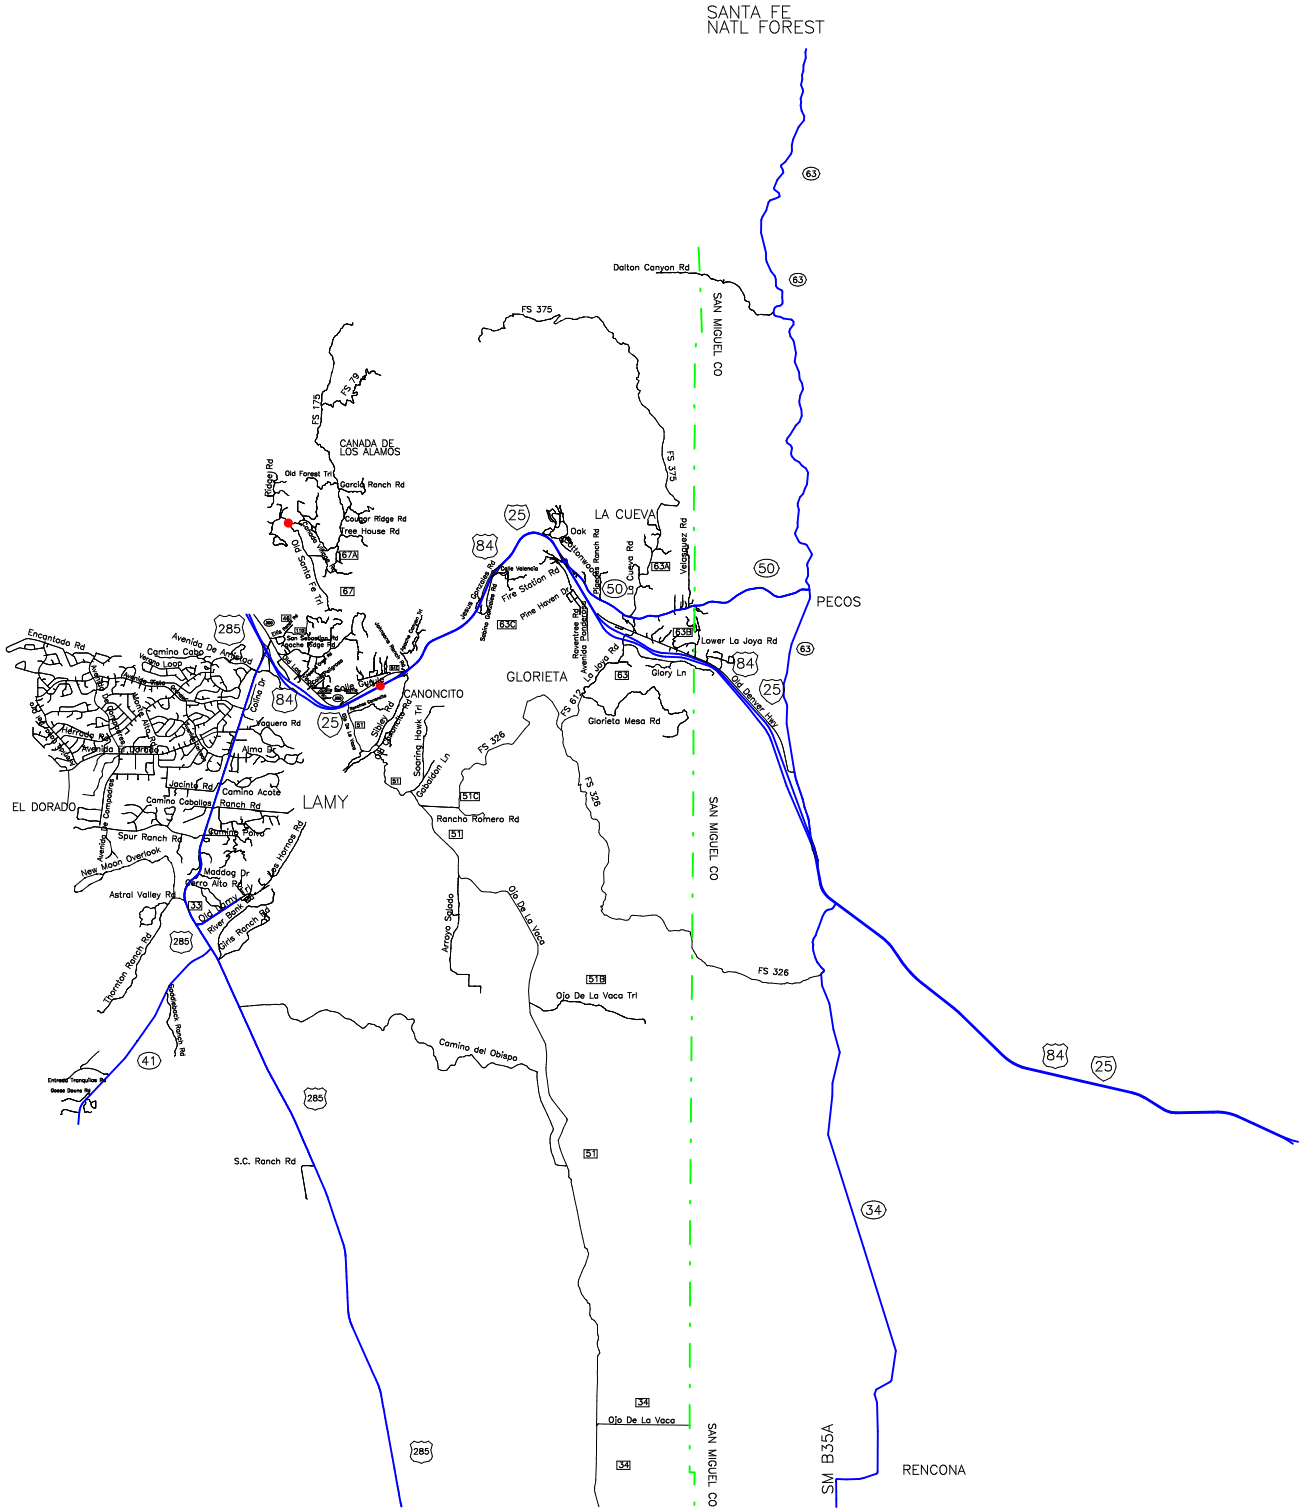

-- The Geographic Road Network Data Base --
East Central Santa Fe County, NM and Vicinity
Alcohol-involved Crash Locations
El Dorado, Lamy, Canoncito, Canada De Los Alamos, Glorieta, La Cueva
Calendar Year 2007

Crash Locations

- One Crash

(Crashes beyond county boundaries are not displayed)

Prepared for the New Mexico
 Traffic Safety Bureau
 Contract # C04950

DIVISION OF GOVERNMENT RESEARCH

The University of New Mexico
<http://www.unm.edu/~dgrint>
 (505) 277-3305 11/18/09

0 2000 4000 6000 8000
 feet