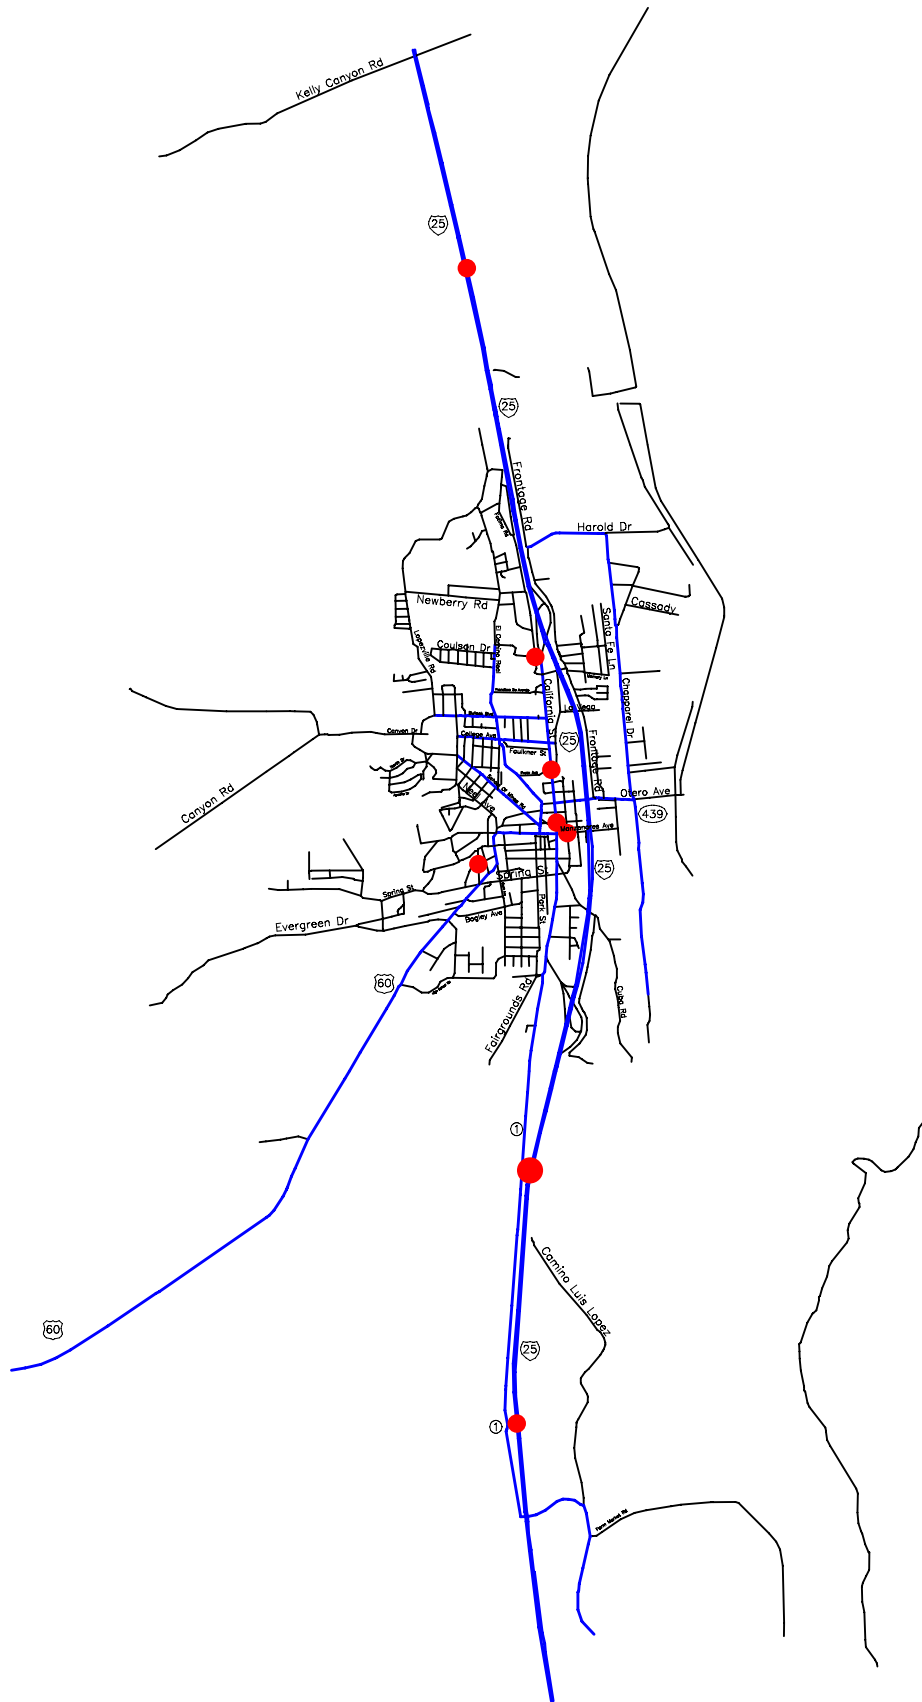

-- The Geographic Road Network Data Base --  
**Socorro, NM & Vicinity**  
**Alcohol-Involved Crash Locations**  
**Calendar Year 2005**

**Alcohol Crash Locations**  
● One Crash  
● Two Crashes

Prepared for the New Mexico  
 Traffic Safety Bureau  
 Contract # 004900

DIVISION OF GOVERNMENT RESEARCH  
 The University of New Mexico  
 (505) 277-3300 12/12/06

0 1000 2000 3000 4000 5000  
 Feet