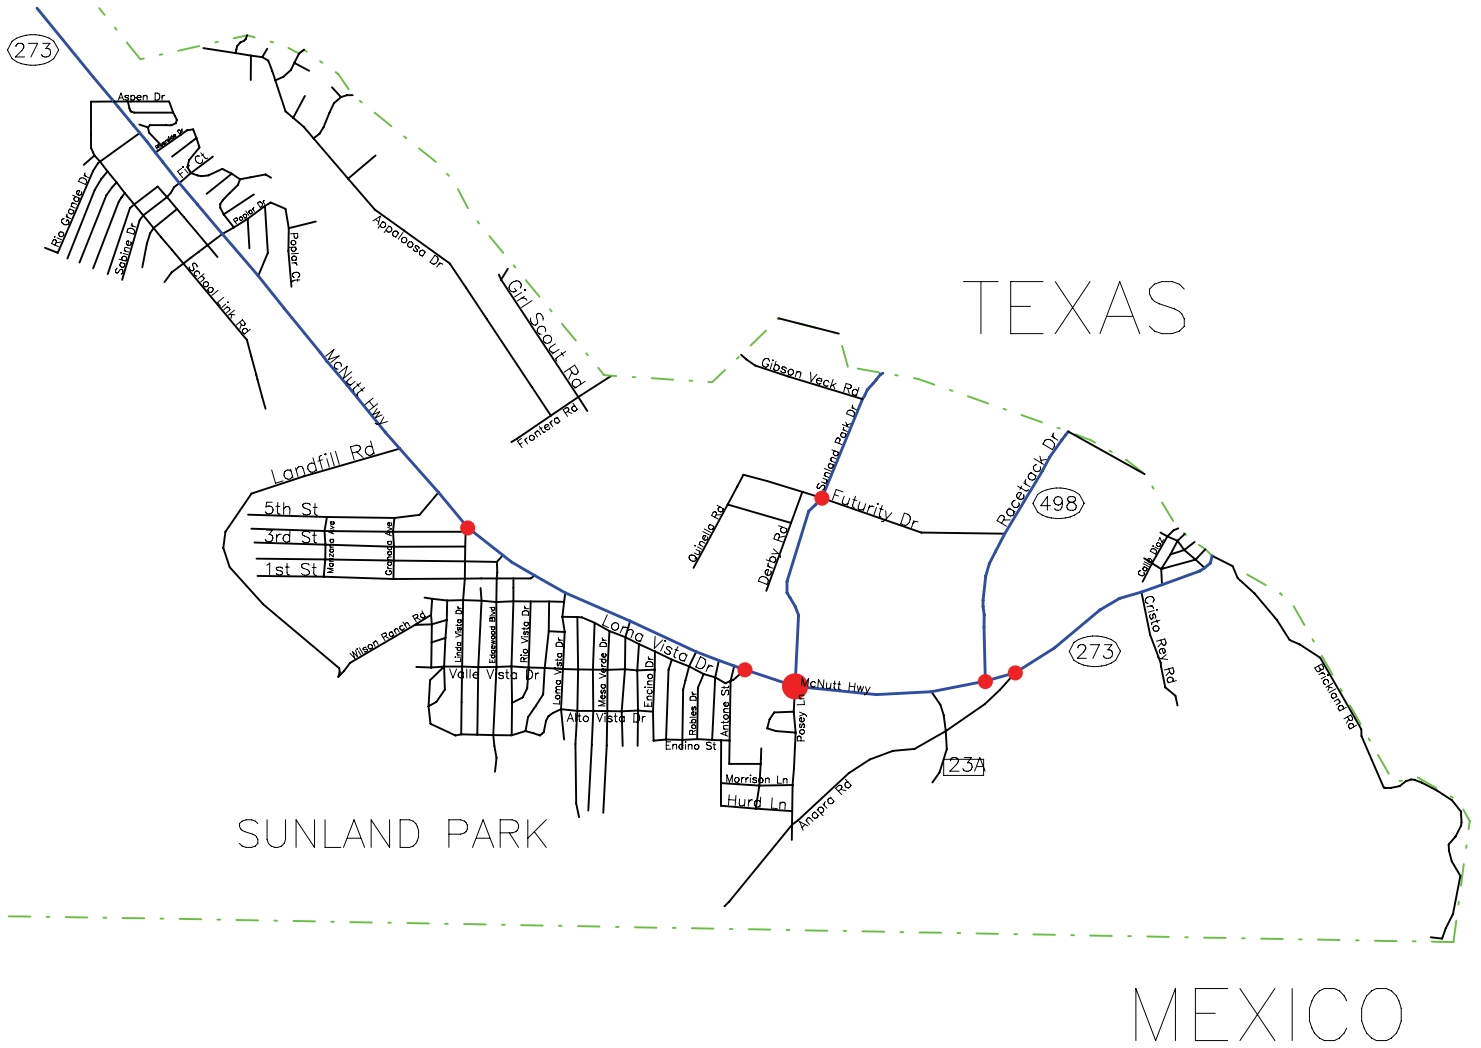

-- The Geographic Road Network Data Base --

Town of Sunland Park, NM

Fatal and Injury Crash Locations

Calendar Year 2005

- | Fatal and Injury Crash Locations | |
|--|---------------|
| ● | One Crash |
| ● | Two Crashes |
| ● | Three Crashes |