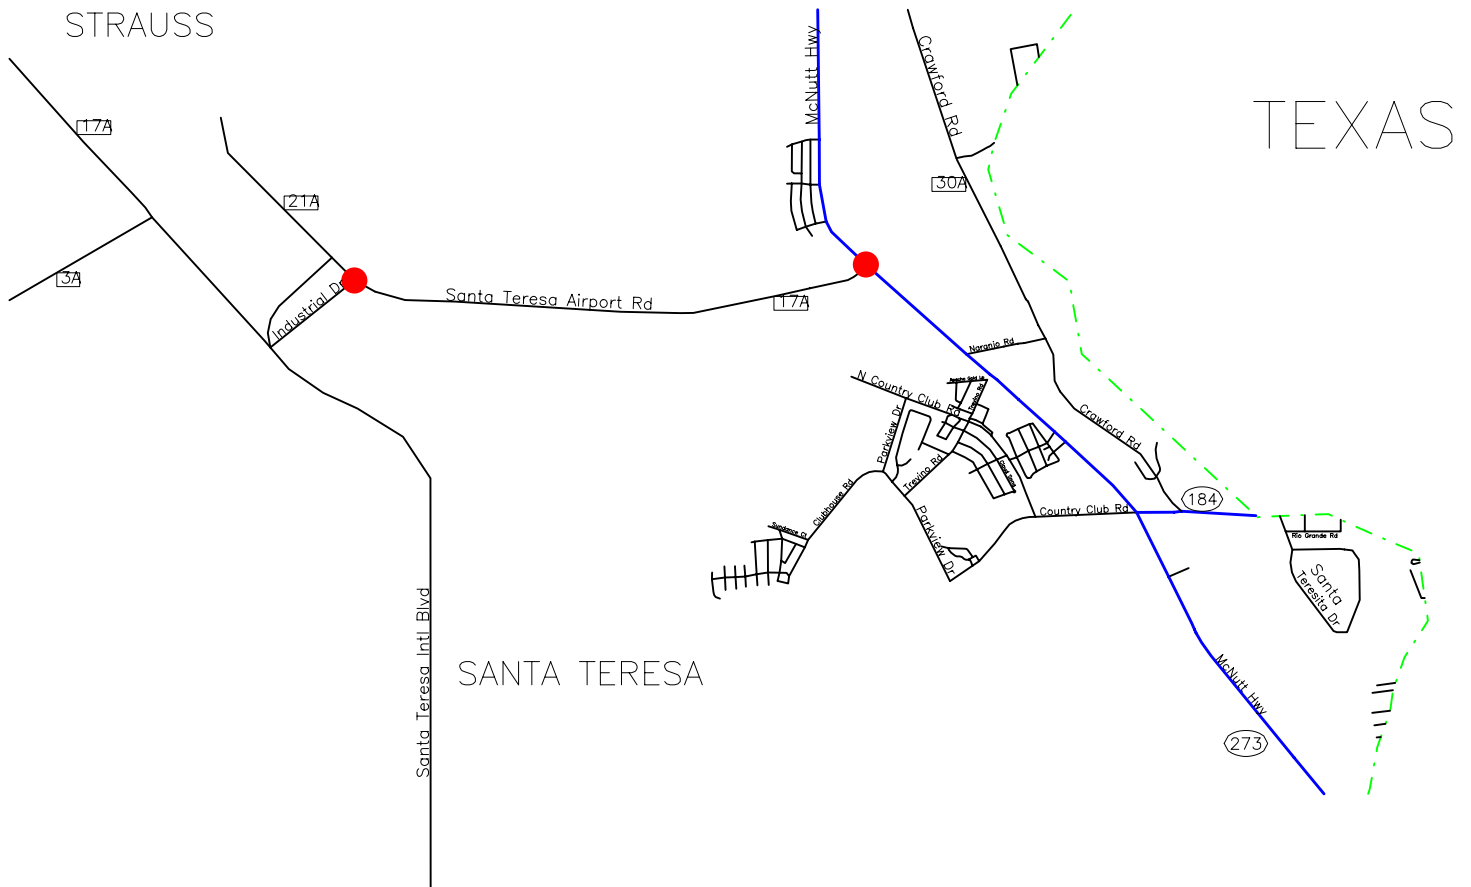

-- The Geographic Road Network Data Base --

Village of Santa Teresa, NM Alcohol-Involved Crash Locations Calendar Year 2004

Alcohol Crash Locations
● One Crash

Prepared for the New Mexico
 Traffic Safety Bureau
 Contract # C04425