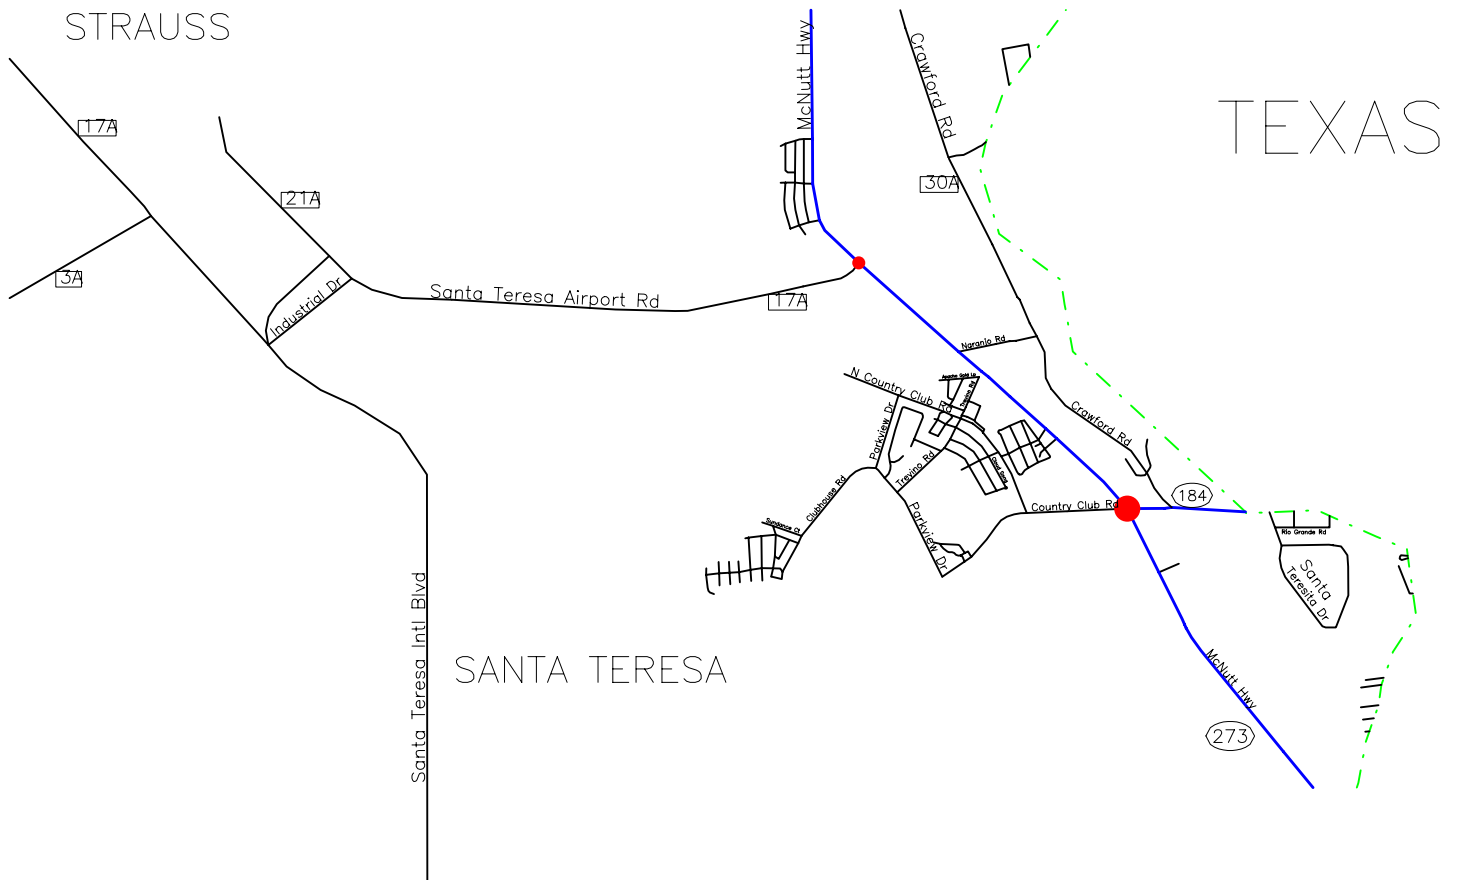

-- The Geographic Road Network Data Base --

Village of Santa Teresa, NM

Fatal and Injury Crash Locations

Calendar Year 2003

- Fatal and Injury Crash Locations
- One Crash
 - Two Crashes
 - Three Crashes
 - Four Crashes

Prepared for the New Mexico
Traffic Safety Bureau
Contract # C04425

DIVISION OF GOVERNMENT RESEARCH
The University of New Mexico
(505) 277-3305
01/10/05

0 2000 4000 6000 8000
feet