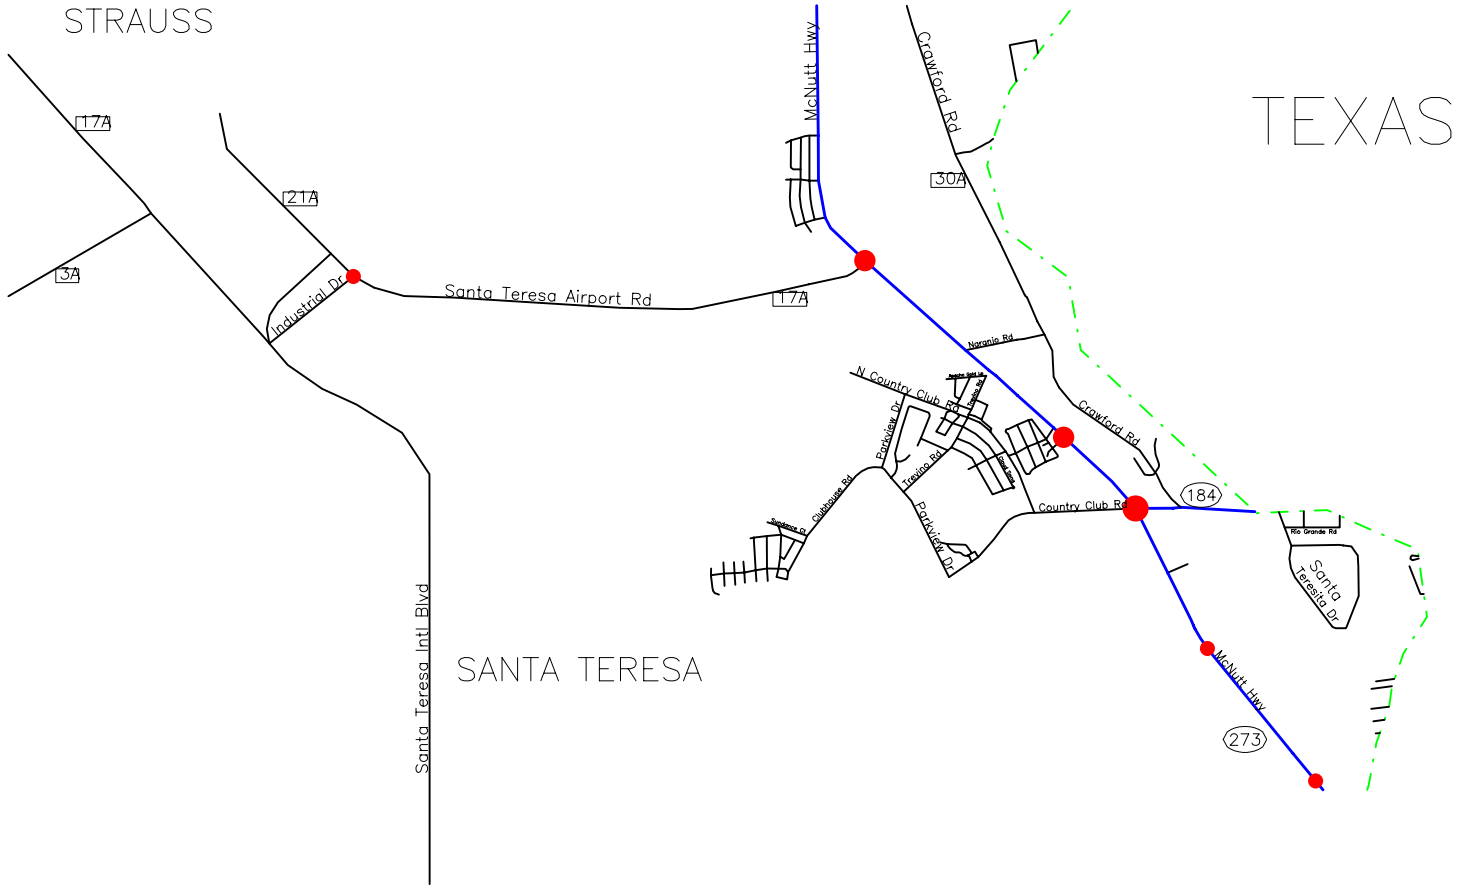

-- The Geographic Road Network Data Base --

Village of Santa Teresa, NM Fatal and Injury Crash Locations Calendar Year 2004

Fatal and Injury Crash Locations	
●	One Crash
●	Two Crashes
●	Three Crashes

Prepared for the New Mexico
Traffic Safety Bureau
Contract # C04425