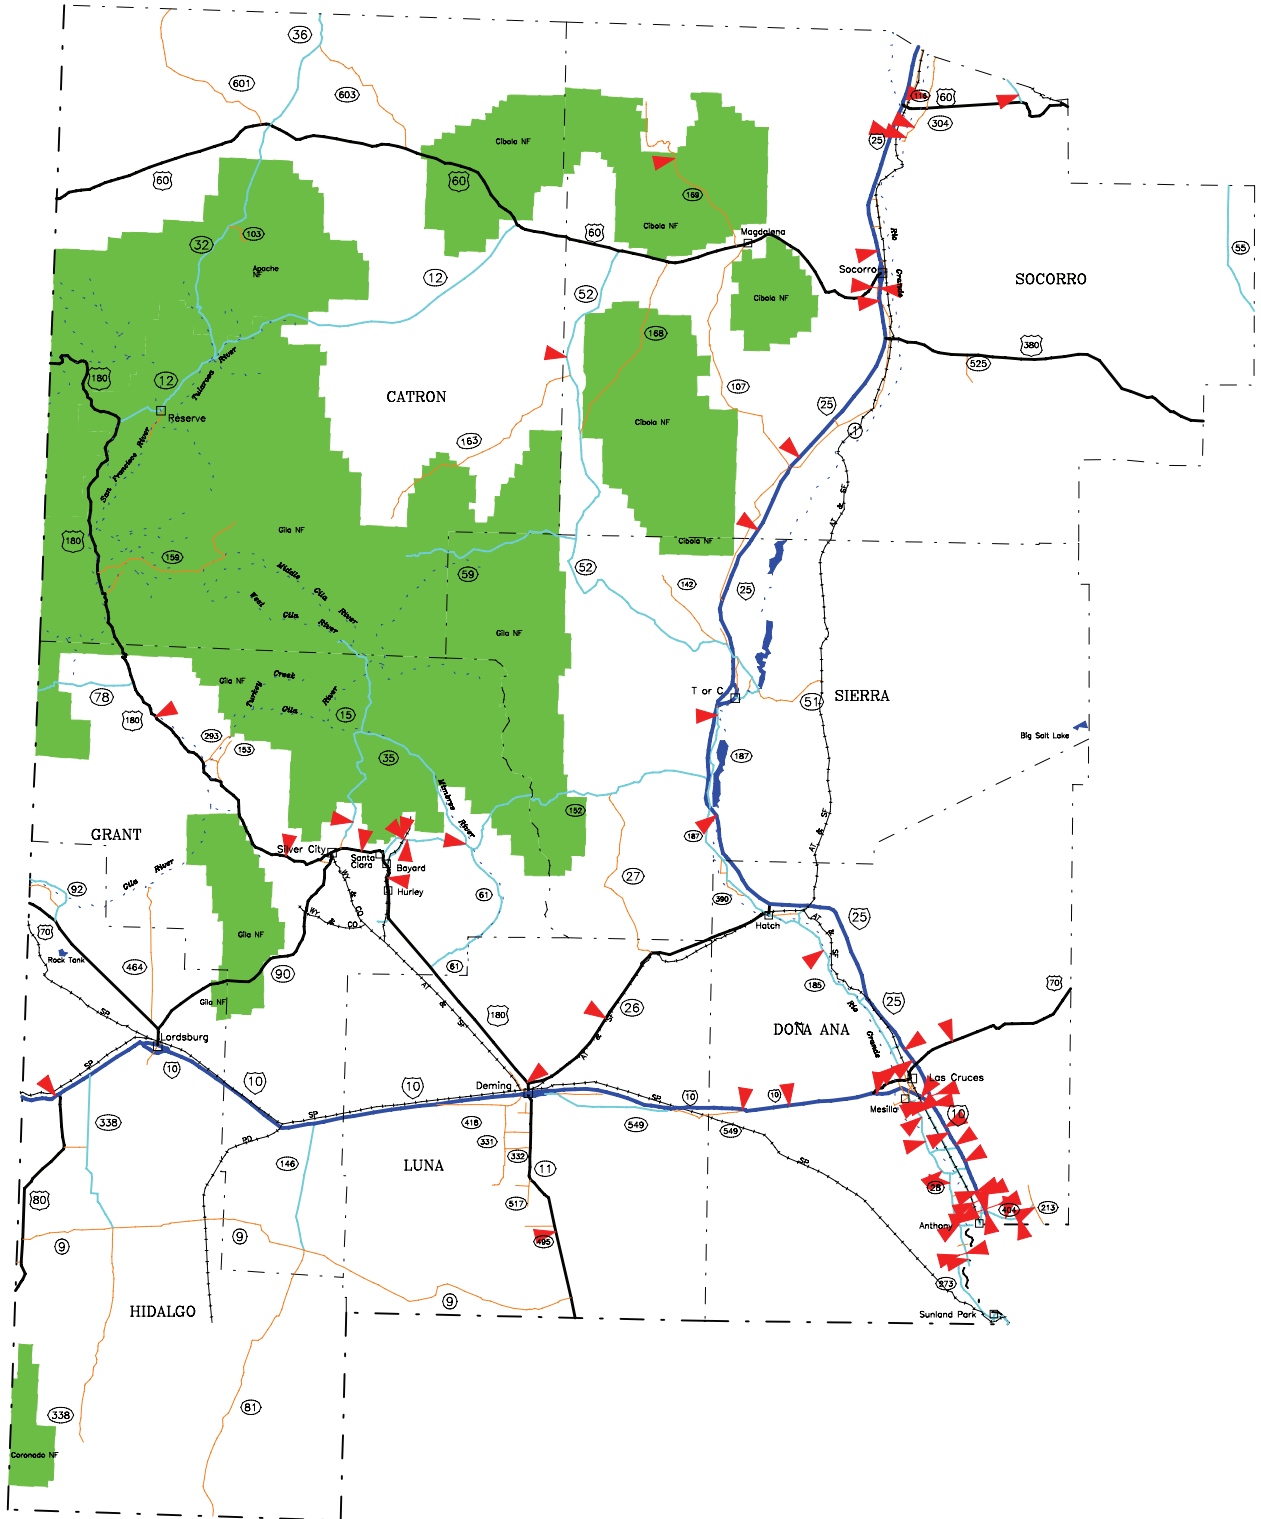

--- The Geographic Road Network Data Base ---
Southwestern New Mexico
2005 ALCOHOL CRASH LOCATIONS
 New Mexico State Highway System

Prepared for the
 New Mexico Traffic Safety Bureau
 State Transportation Department
 Under Contract Number C04950