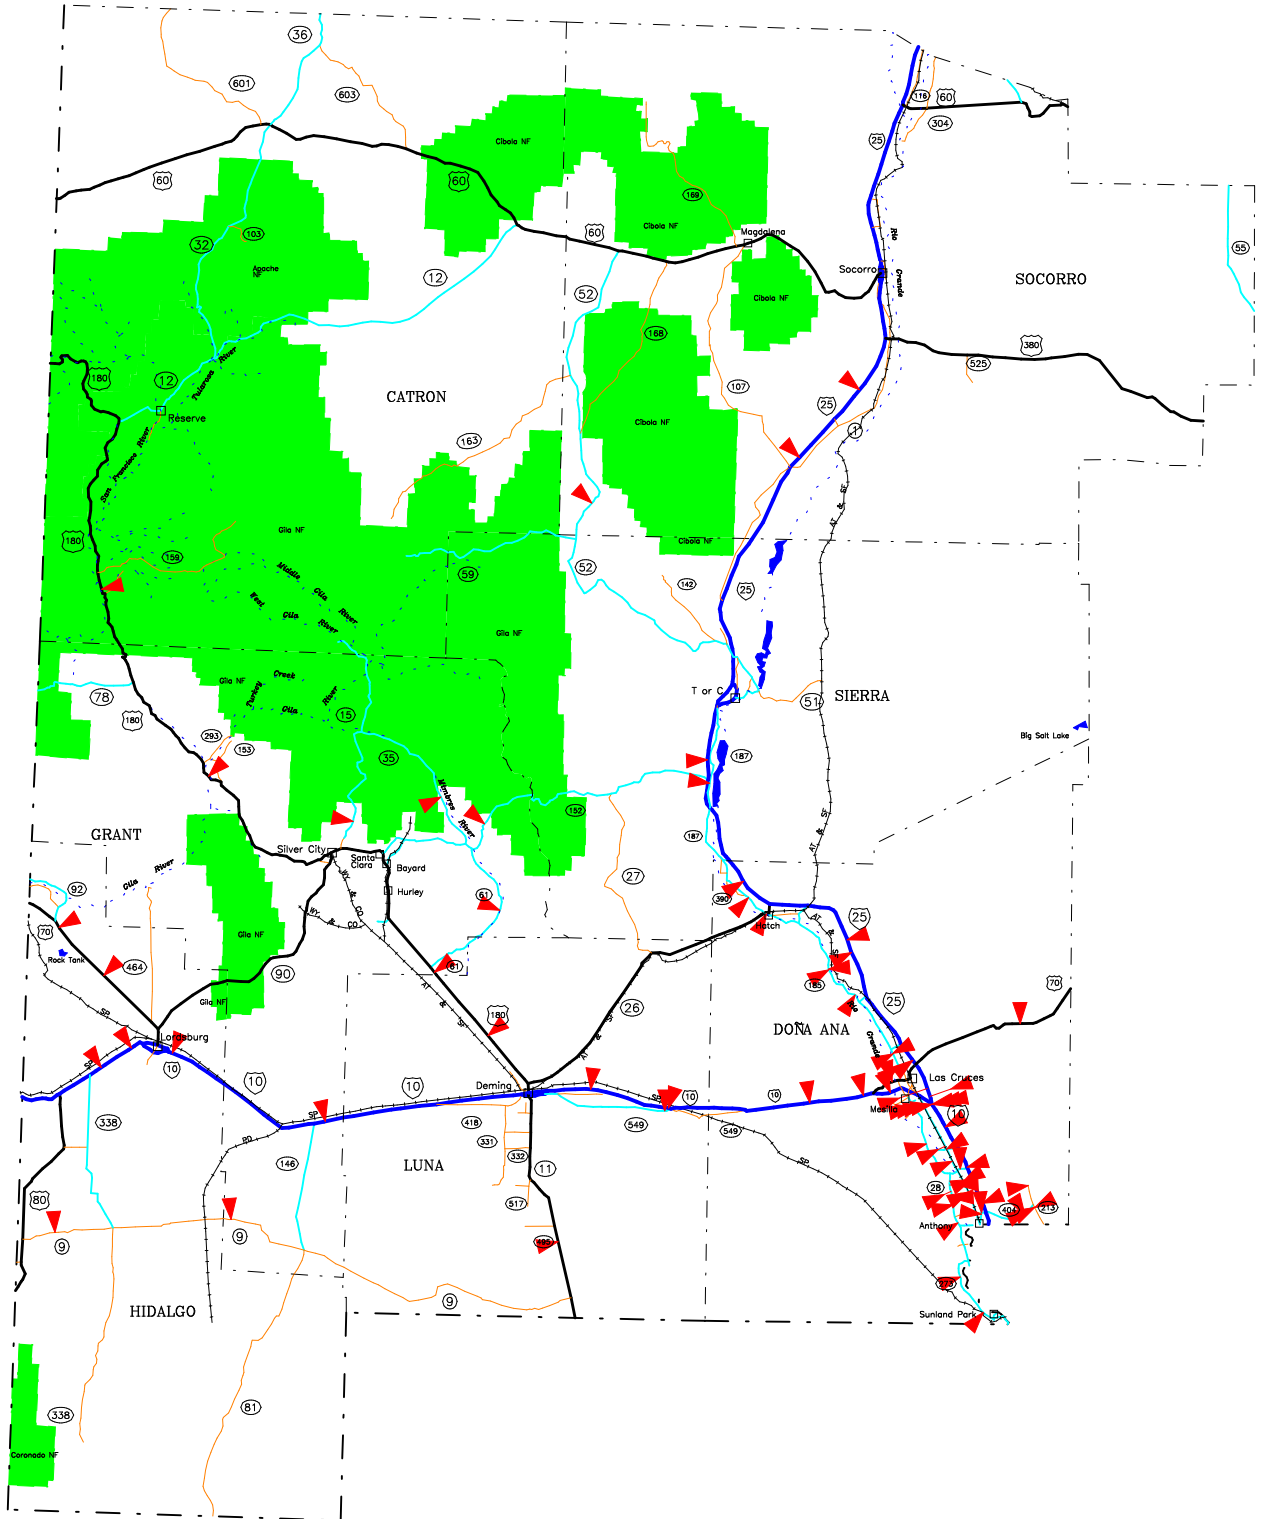

--- The Geographic Road Network Data Base ---
Southwestern New Mexico
2006 ALCOHOL CRASH LOCATIONS
New Mexico State Highway System

Prepared for the
New Mexico Traffic Safety Bureau
 State Transportation Department
 Under Contract Number C04950