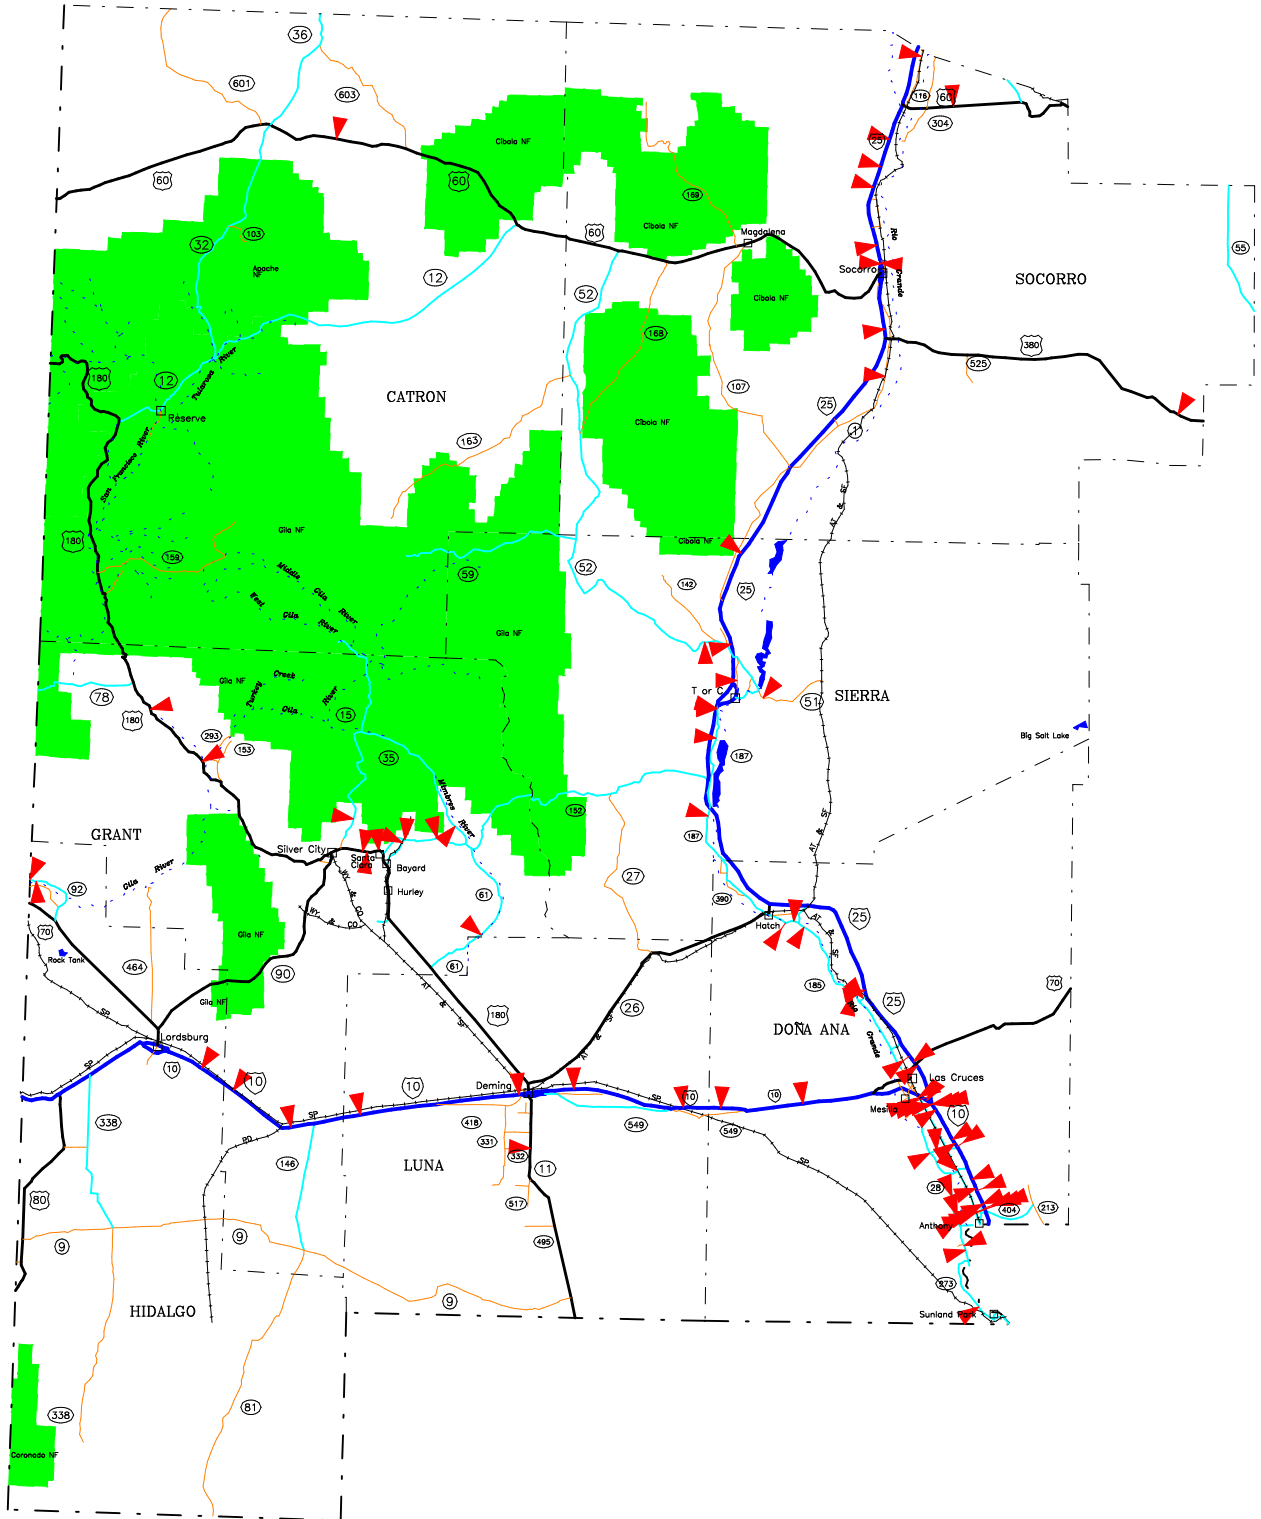

-- The Geographic Road Network Data Base --  
**Southwestern New Mexico**  
**2007 ALCOHOL CRASH LOCATIONS**  
**New Mexico State Highway System**

Prepared for the  
**New Mexico Traffic Safety Bureau**  
 State Transportation Department  
 Under Contract Number C04950