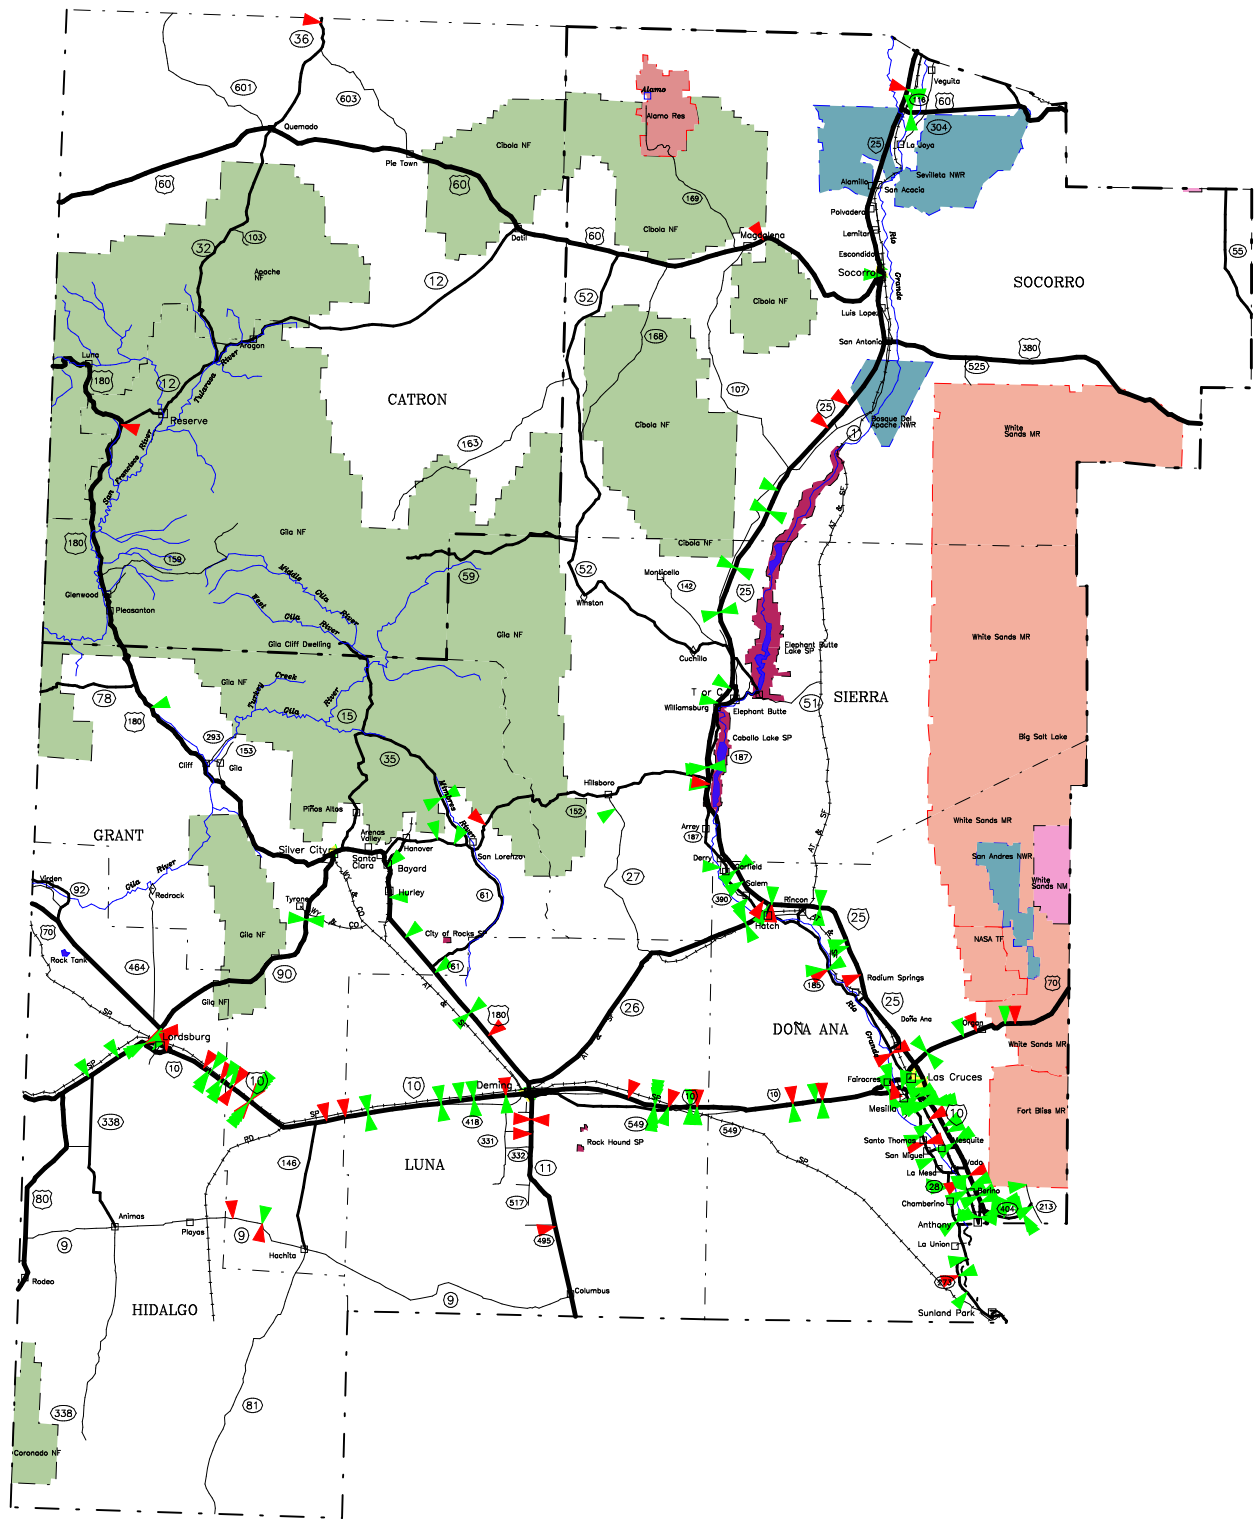

-- The Geographic Road Network Database --

# Southwestern New Mexico Fatalities and Incapacitating Injuries Calendar Year 2006

	Interstate and Primary		Indian Reservation
	Secondary		State Park
	Other State Roads		Urban Area
	River		Lake
	Railroad		National Monument
	Fatality		Military
	Incapacitating Injury		Wildlife Refuge
			National Forest