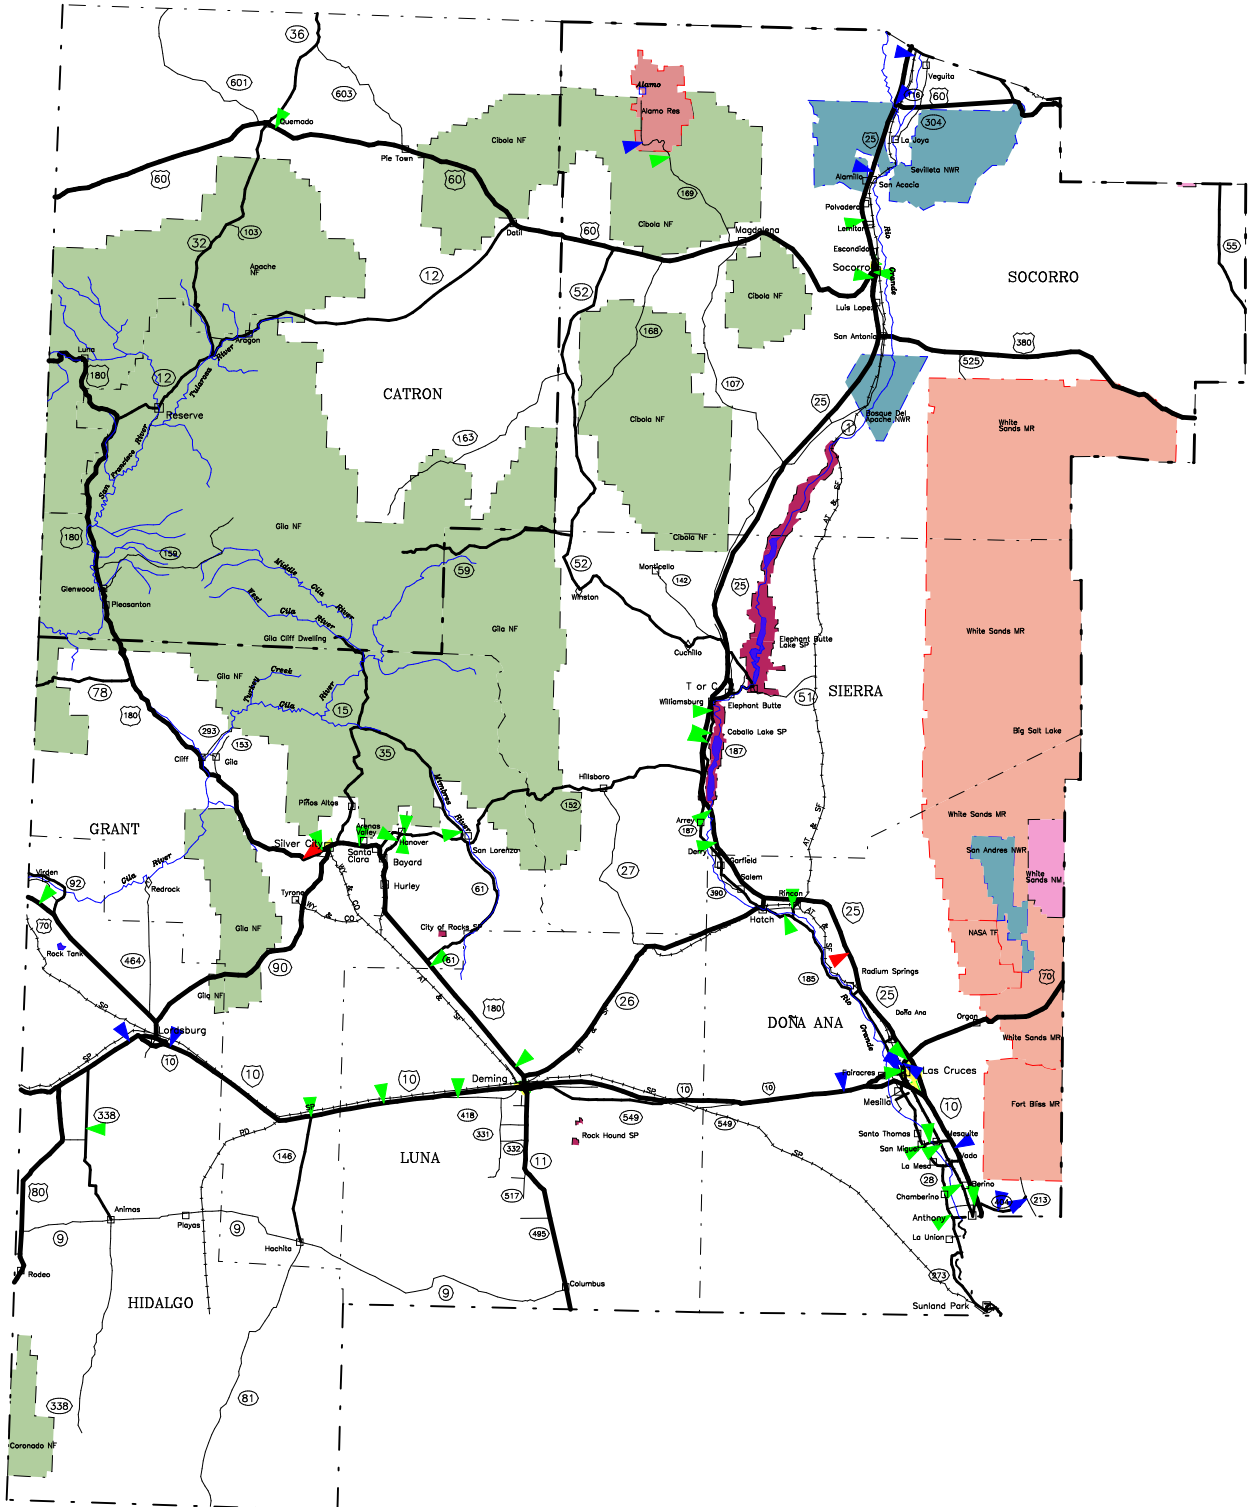

-- The Geographic Road Network Database --

# Southwestern New Mexico Teenage Alcohol Crash Locations On State Roads Calendar Years 2003-2007

Interstate and Primary	Indian Reservation
Secondary	State Park
Other State Roads	Urban Area
River	Lake
Railroad	National Monument
Fatal crash	Military
Injury Crash	Wildlife Refuge
PDO Crash	National Forest