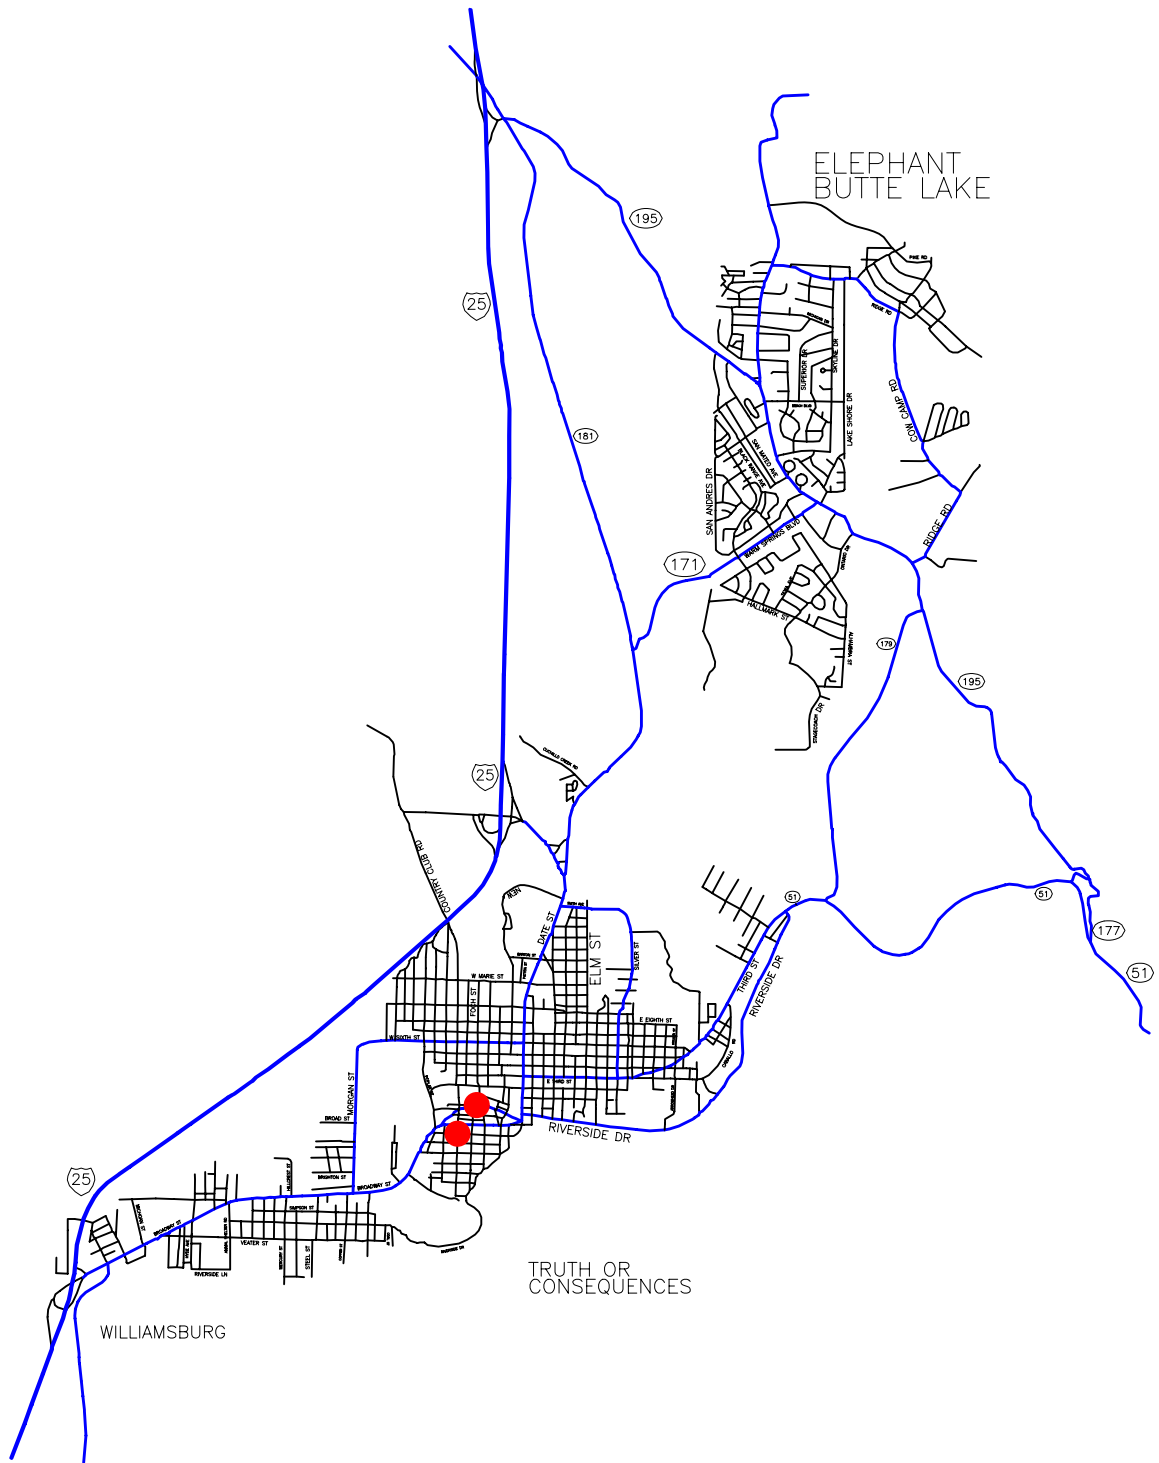

Truth or Consequences, NM Alcohol-Involved Crash Locations Calendar Year 2003

Alcohol Crash Locations
● One Crash

Prepared for the New Mexico
Traffic Safety Bureau
Contract # C04425

DIVISION OF GOVERNMENT RESEARCH
The University of New Mexico
(505) 277-3305 01/10/05

0 0.5 1 1.5
miles