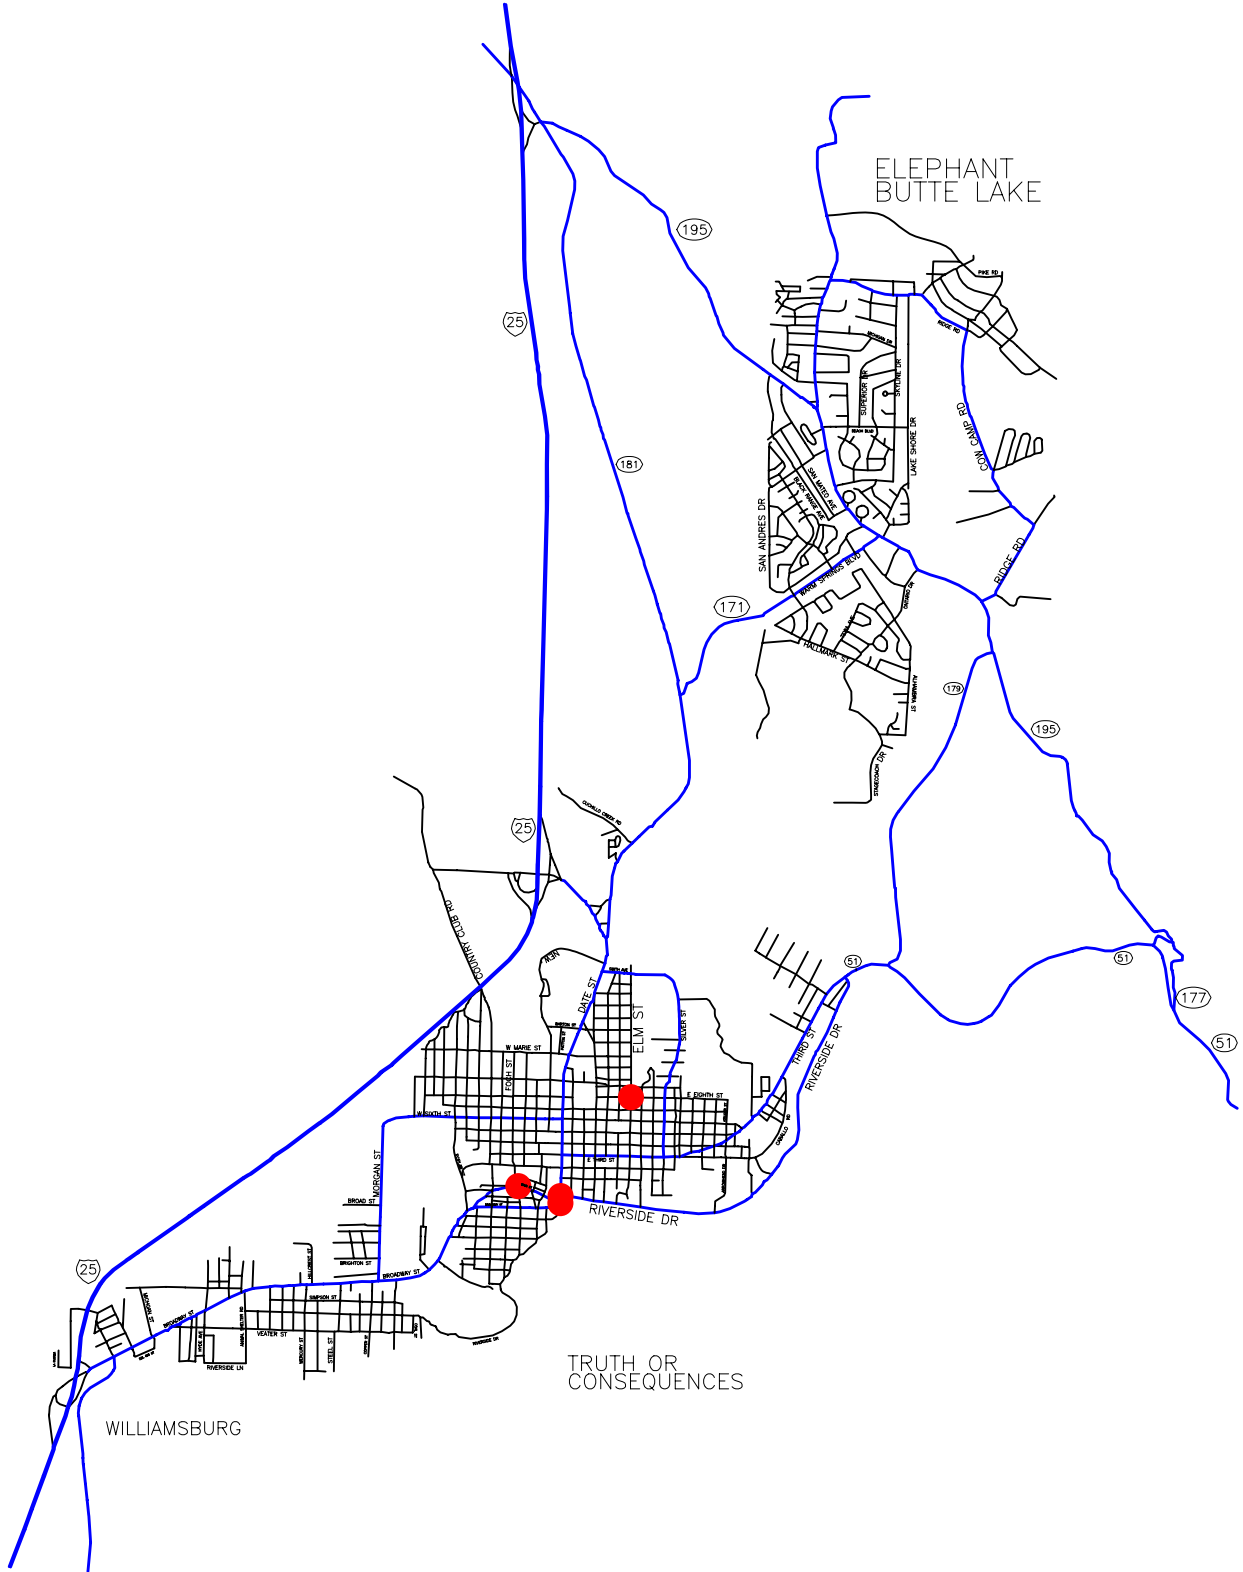

# Truth or Consequences, NM & Vicinity Alcohol-Involved Crash Locations Calendar Year 2004

Alcohol Crash Locations  
● One Crash

Prepared for the New Mexico  
Traffic Safety Bureau  
Contract # C04425

DIVISION OF GOVERNMENT RESEARCH  
The University of New Mexico  
(505) 277-3305 08/12/05

0 1000 2000 3000 4000 5000 6000 7000 8000  
feet