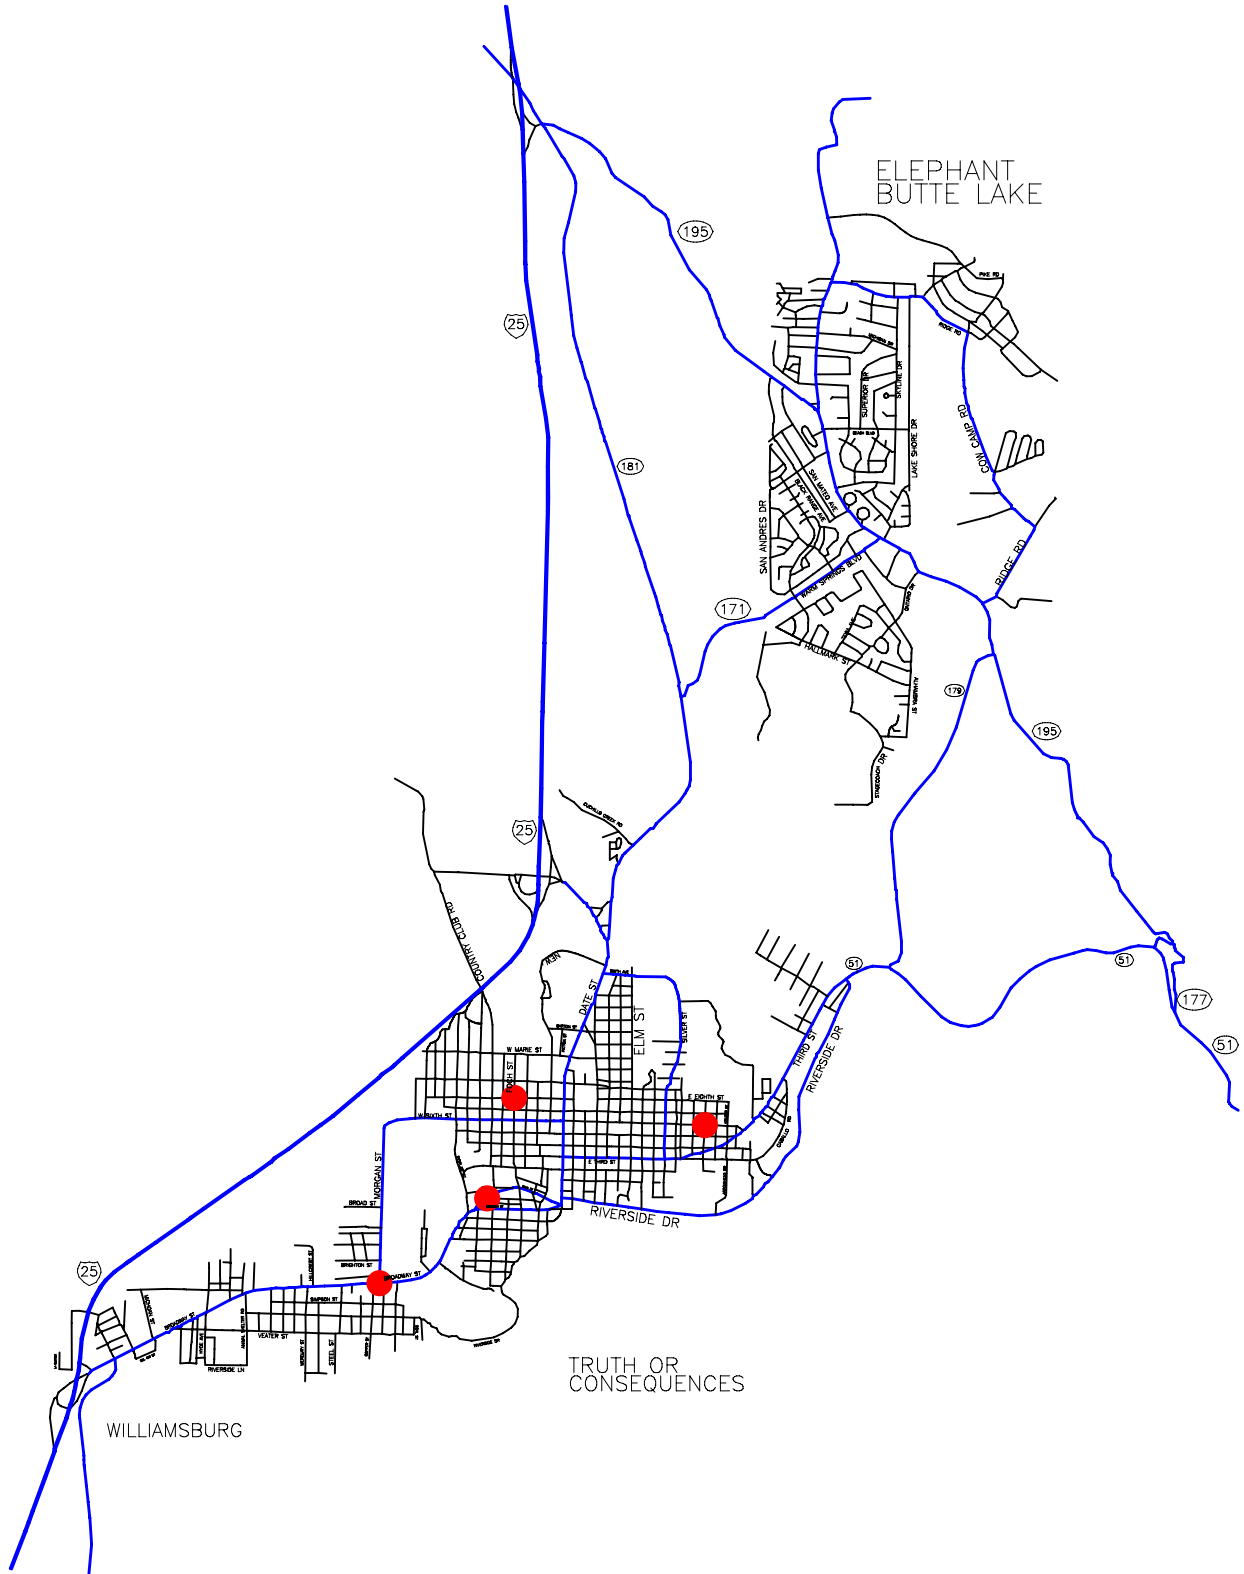

-- The Geographic Road Network Data Base --

Truth or Consequences, NM & Vicinity Alcohol-Involved Crash Locations Calendar Year 2005

Alcohol Crash Locations
● One Crash

Prepared for the New Mexico
 Traffic Safety Bureau
 Contract # C04950