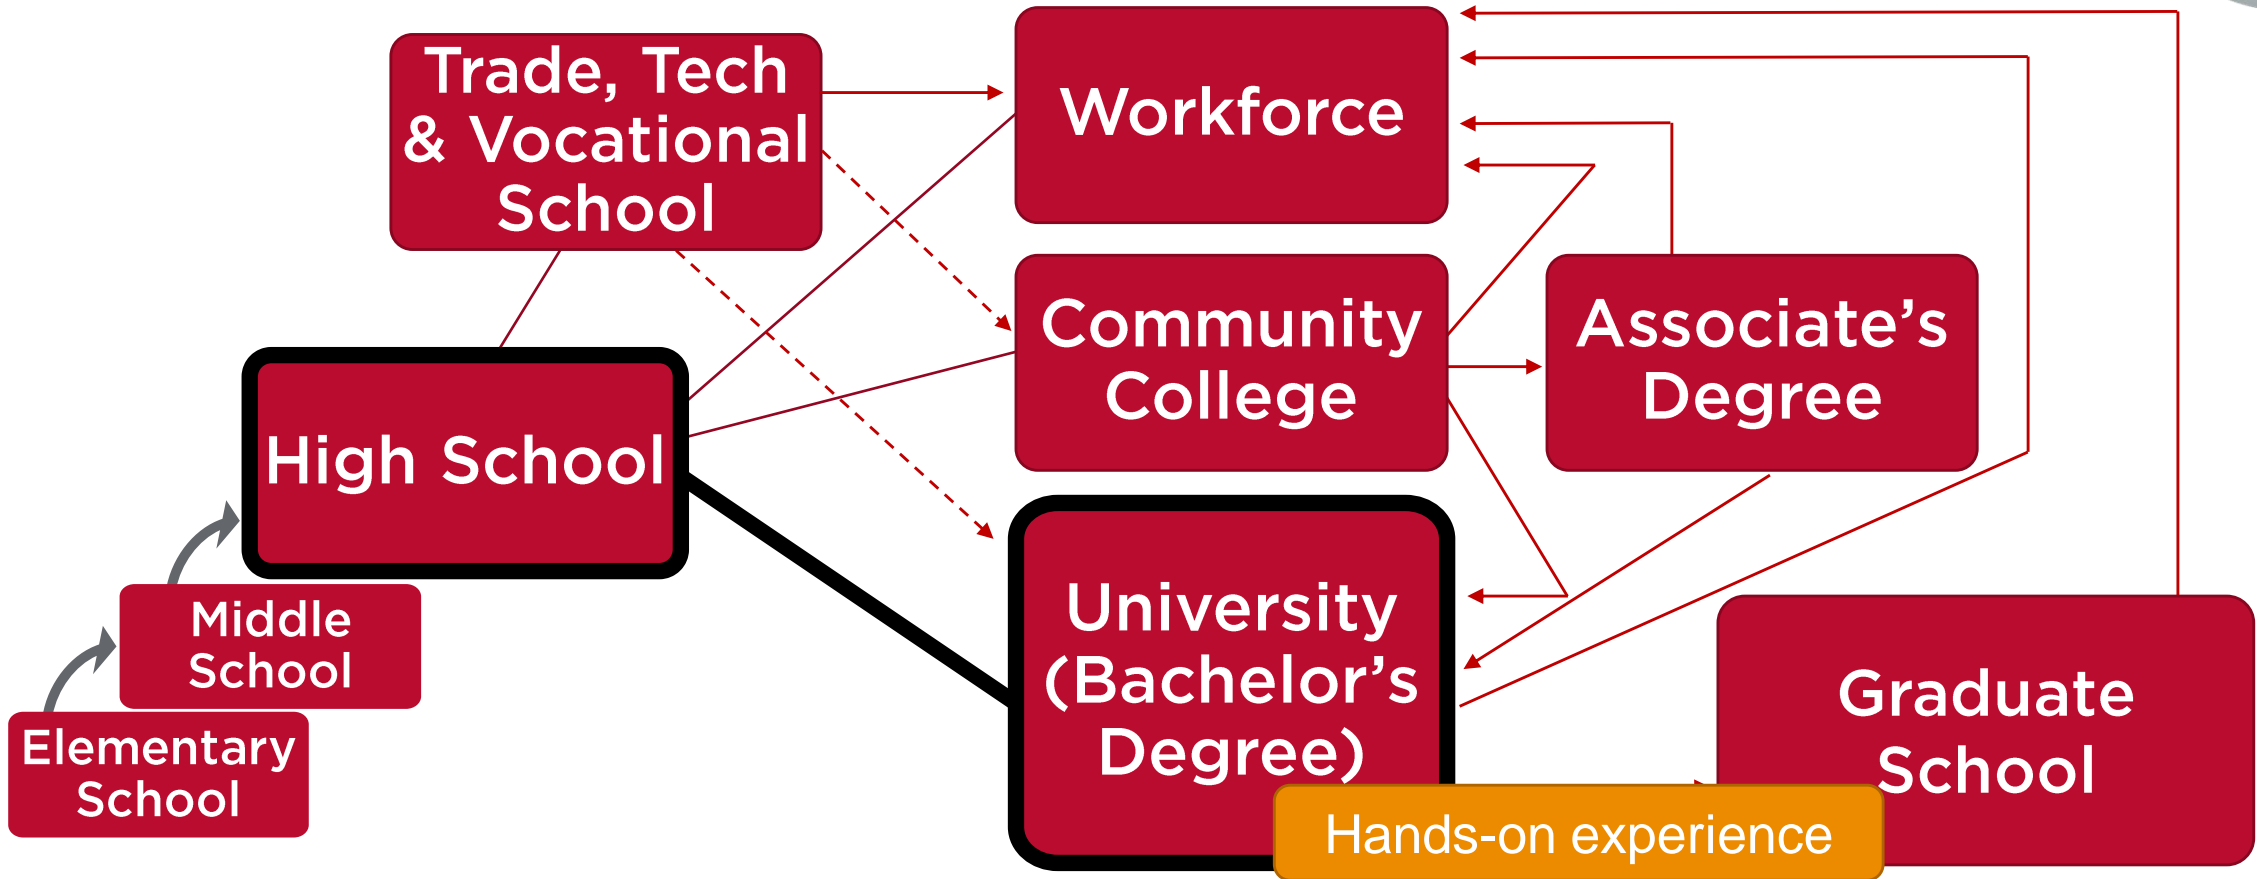

ENGINEERING STUDENT SUCCESS CENTER

Career Pathways in Engineering & Computer Science

YADÉEH SAWYER, PH.D.

STUDENT ENGAGEMENT & RETENTION

(505) 277-9151. YADEEH@UNM.EDU.

University

Graduate School

Professional School

Law

Medicine

Business

Nursing

Veterinary

Dental

Pharmacy

Education