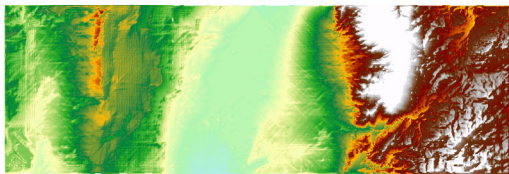

Rio Puerco Watershed

Sub Basins of Rio Puerco

Rio Puerco

 Sub_Basins

Elevation (meters)

Mosaic Raster

Value

- High : 3254

 - Low : 1490