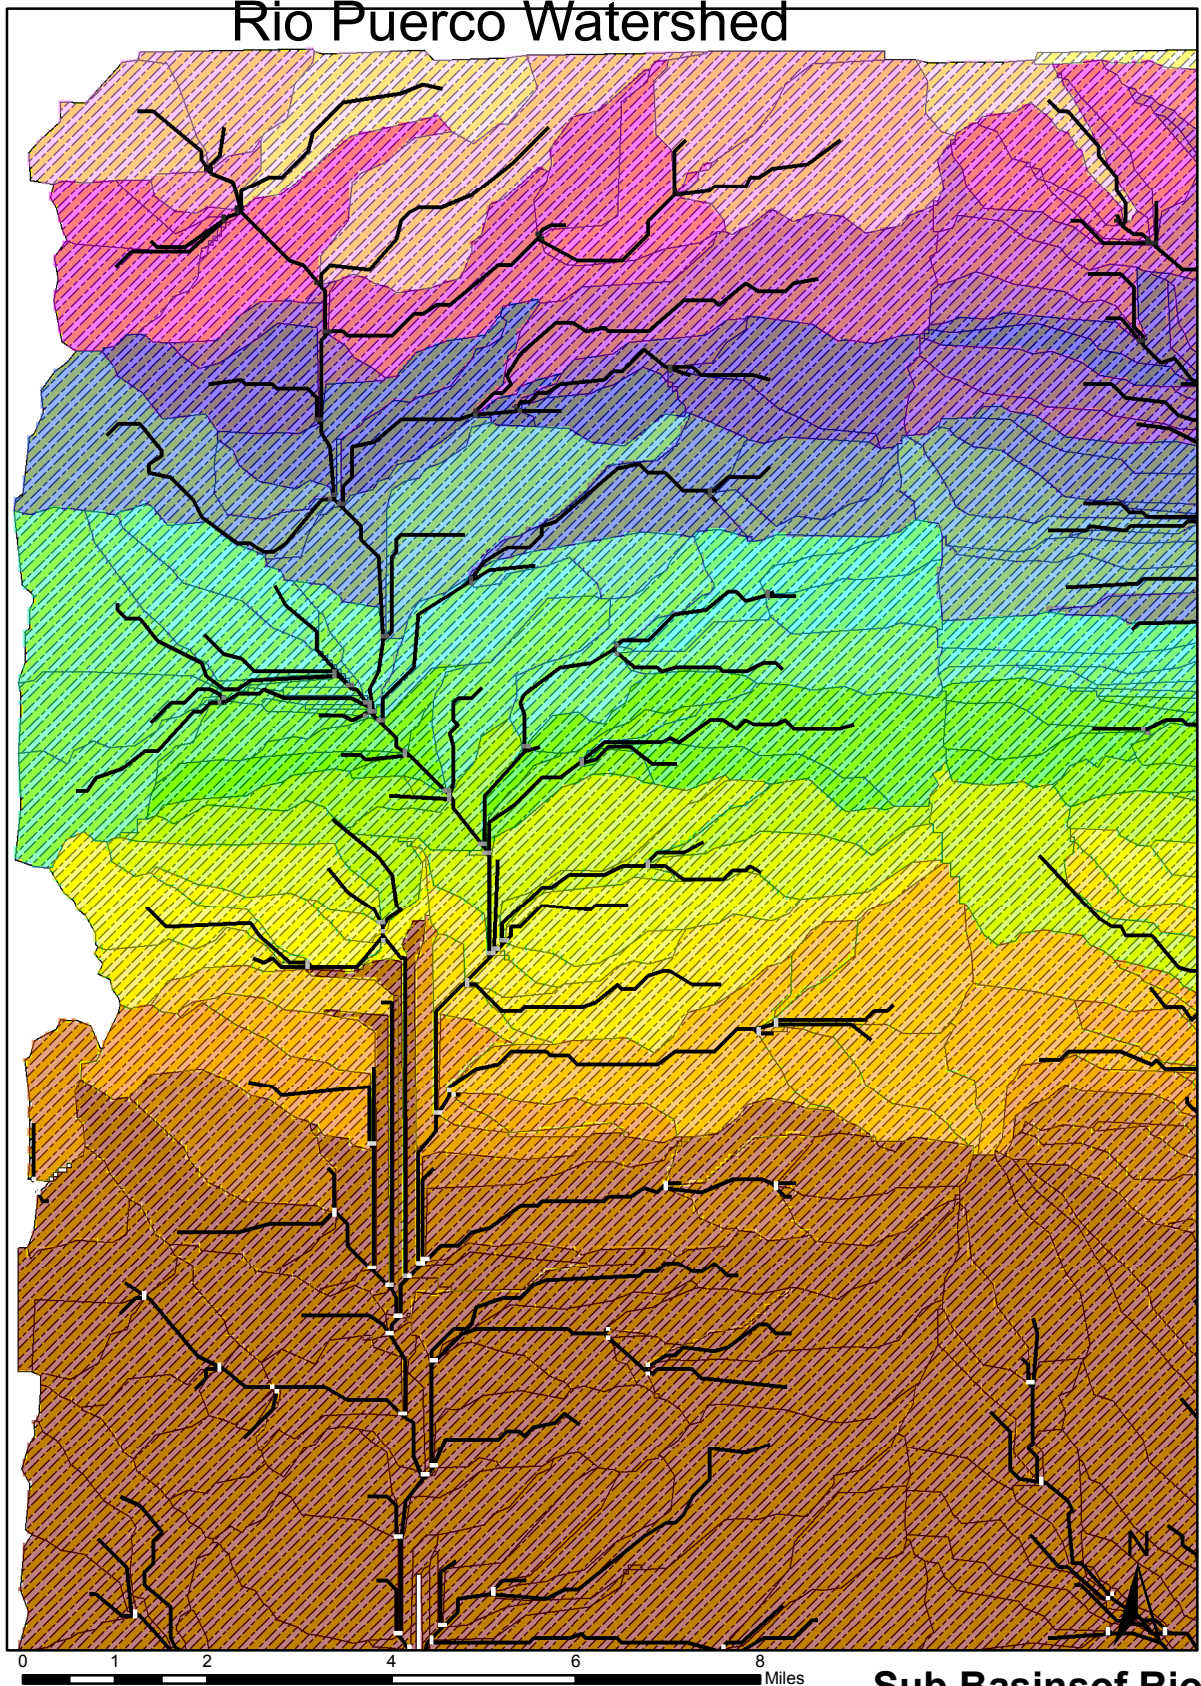

Rio Puerco Watershed

Sub Basins of Rio Puerco

Rio Puerco

 Sub_Basins

Elevation (meters)

Mosaic Raster

Value

- High : 3254

 - Low : 1490