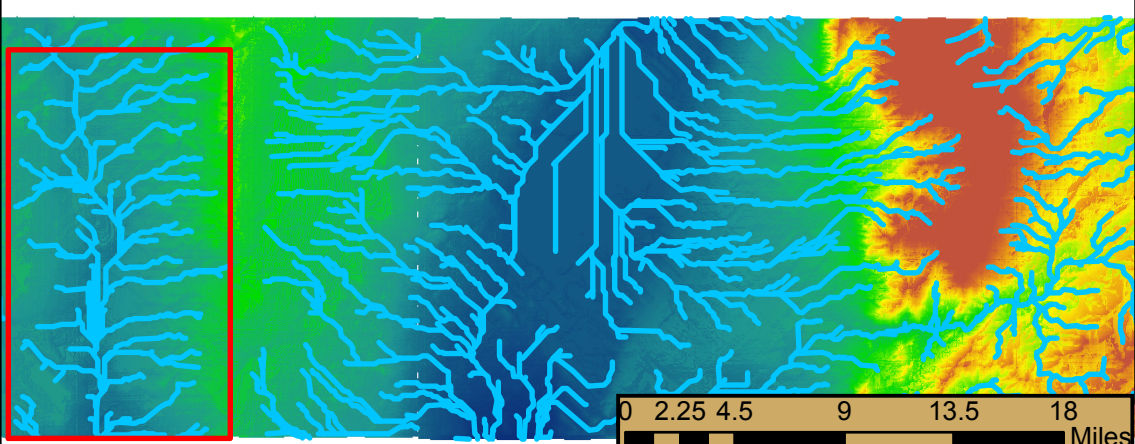

Delination of the Rio Puerco Watershed

Mosaic_Raster Value