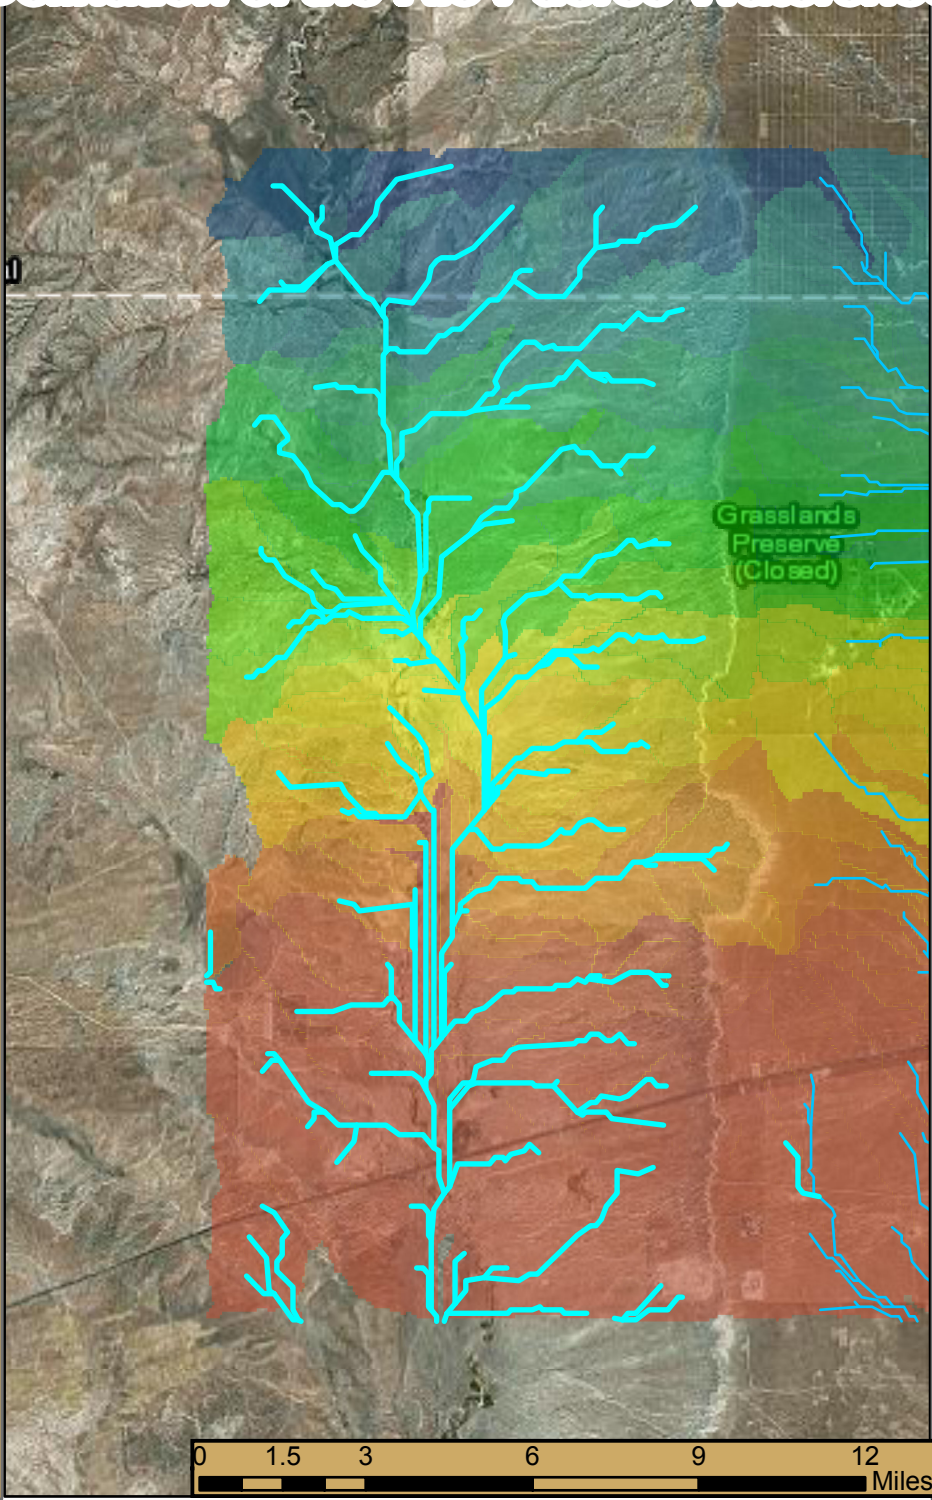

Delination of the Rio Puerco Watershed

Mosaic_Raster Value