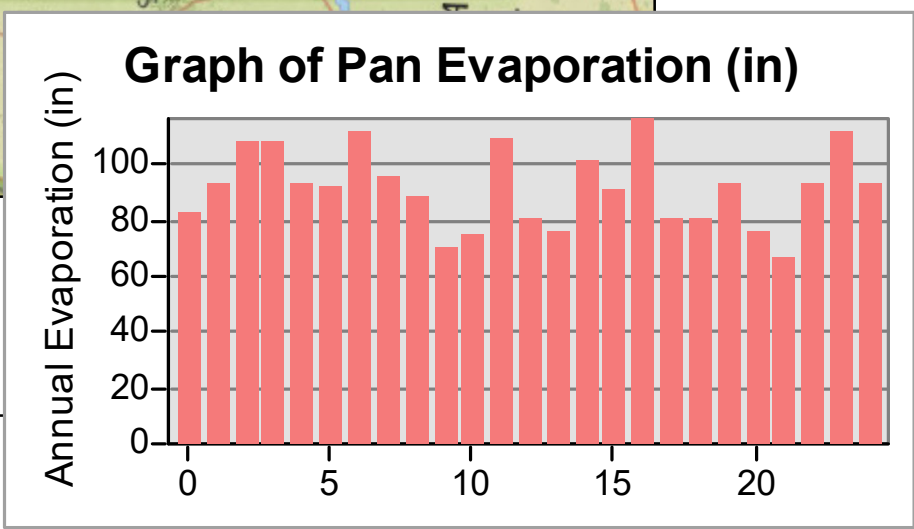

Map Created by  
Tylee M. Griego  
For CE-547  
Dr. Julie Coonrod

**CE-547 Homework #2**  
**New Mexico**  
**Annual Pan Evaporation**

**Legend**

**Pan Evaporation (in)**

- 87 - 96
- 97 - 106
- 67 - 76
- 77 - 86
- 107 - 117