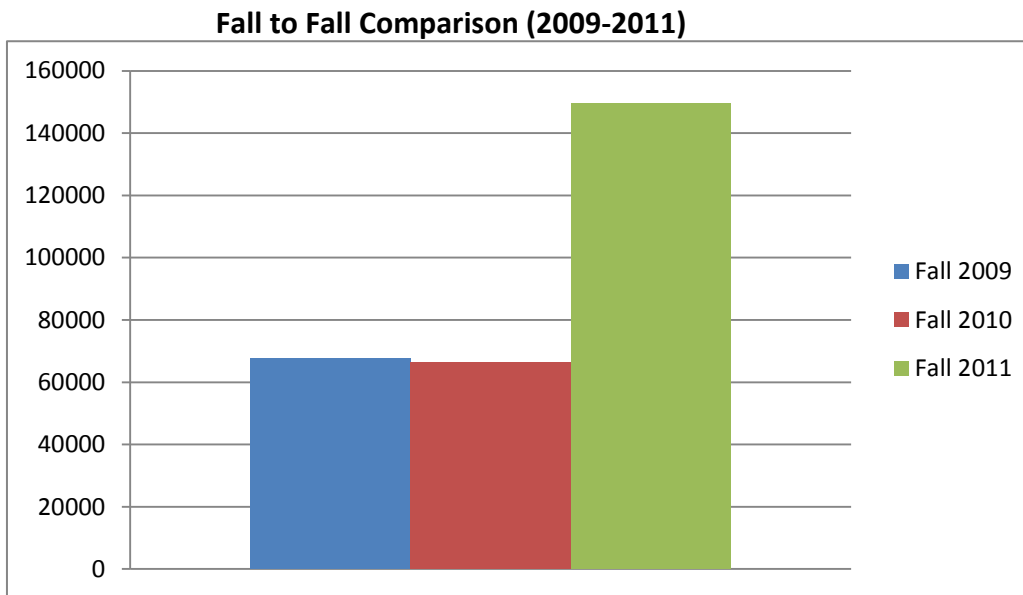

UNM-VC Library Printing

Printing has increased from 67,606 mono prints in Fall of 2009 to 165,302 mono prints in Spring of 2012. This constitutes a 144.51% increase in printing.

UNM-VC Library Printing

Printing has increased from a little over **8** trees in Fall of 2009 to nearly **20** trees in Spring of 2012.
 This constitutes a 144.51% increase in printing.