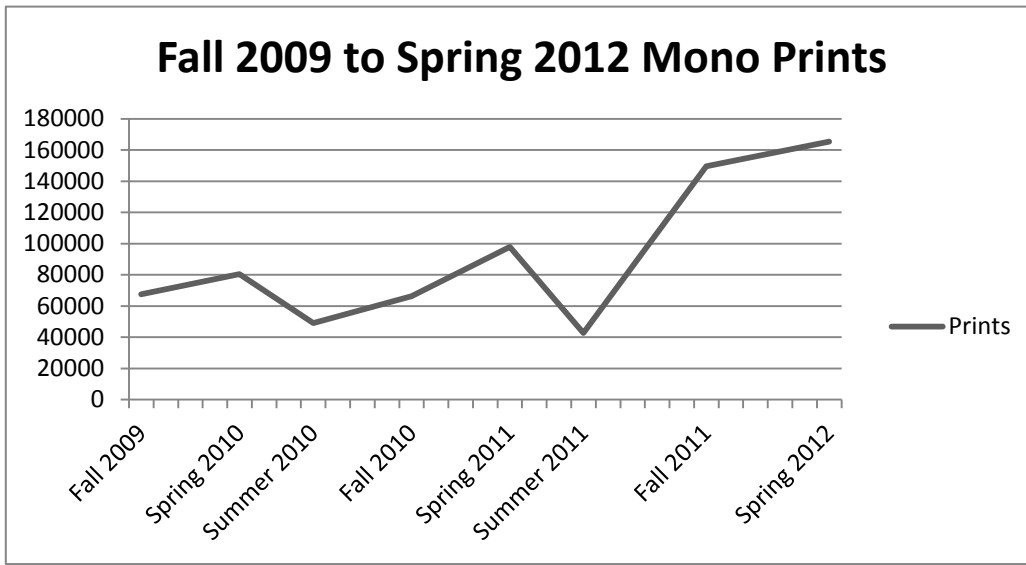

UNM-VC Library Printing

Printing has increased from 67,606 mono prints in Fall of 2009 to 165,302 mono prints in Spring of 2012. This constitutes a 144.51% increase in printing.

UNM-VC Library Printing

Printing has increased from a little over **8** trees in Fall of 2009 to nearly **20** trees in Spring of 2012.
 This constitutes a 144.51% increase in printing.

1 tree makes 16.67 reams of copy paper or 8,333.3 sheets
 1 carton (10 reams) of 100% virgin copier paper uses 0.6 trees

	Prints	Reams	Cases	Trees	
Fall 2009	67606	135.212	13.5212	8.11272	
Spring 2010	80532	161.064	16.1064	9.66384	
Summer 2010	49011	98.022	9.8022	5.88132	
Fall 2010	66260	132.52	13.252	7.9512	
Spring 2011	97885	195.77	19.577	11.7462	
Summer 2011	42788	85.576	8.5576	5.13456	
Fall 2011	149469	298.938	29.8938	17.93628	
Spring 2012	165302	330.604	33.0604	19.83624	