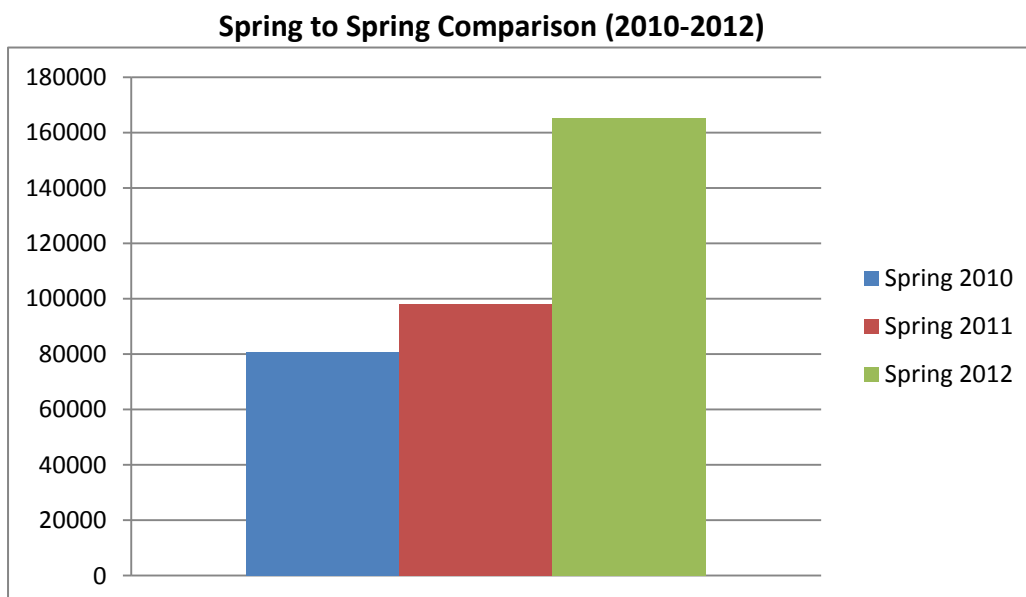

UNM-VC Library Printing

Printing has increased from 67,606 mono prints in Fall of 2009 to 165,302 mono prints in Spring of 2012. This constitutes a 144.51% increase in printing.

UNM-VC Library Printing

Printing has increased from a little over **8** trees in Fall of 2009 to nearly **20** trees in Spring of 2012.
 This constitutes a 144.51% increase in printing.

1 tree makes 16.67 reams of copy paper or 8,333.3 sheets
 1 carton (10 reams) of 100% virgin copier paper uses 0.6 trees

	Prints	Reams	Cases	Trees	
Fall 2009	67606	135.212	13.5212	8.11272	
Spring 2010	80532	161.064	16.1064	9.66384	
Summer 2010	49011	98.022	9.8022	5.88132	
Fall 2010	66260	132.52	13.252	7.9512	
Spring 2011	97885	195.77	19.577	11.7462	
Summer 2011	42788	85.576	8.5576	5.13456	
Fall 2011	149469	298.938	29.8938	17.93628	
Spring 2012	165302	330.604	33.0604	19.83624	