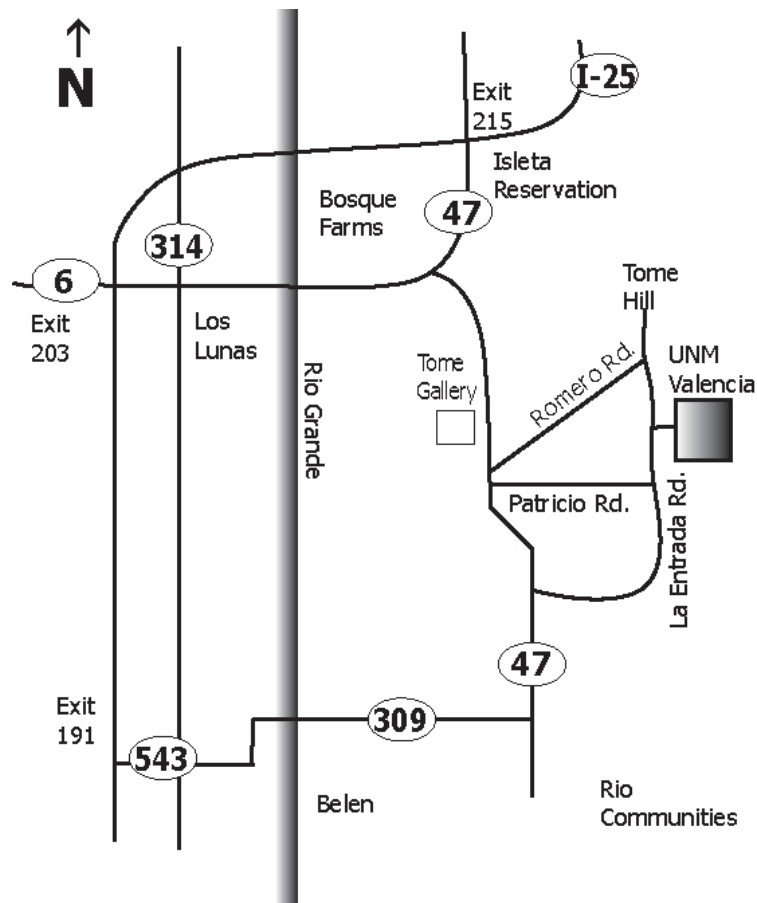

# Location Map & Directions

## Directions to the UNM-Valencia Campus

### From the North:

From Albuquerque, take I-25 south the Exit 215. Turn south on NM 47 and proceed to the Valencia "Y" Shopping Center. Turn left at the light in front of the shopping center and stay on NM 47 for 5.5 miles to **Patricio Road**. Patricio Road is just south of Tome Gallery. Turn left onto Patricio, proceed 1 mile to La Entrada. Turn left onto La Entrada, then right to the campus.

### From the South:

From Socorro, take I-25 north to Exit 191. Go east on Camino de Llano (NM 548) to Main Street in Belen. Turn left onto Main and proceed north to Reinken (NM 309). Turn right onto Reinken and head east to NM 47. Turn left onto NM 47 and proceed north for 3 miles to La Entrada Road. Turn right onto La Entrada and proceed 3.7 miles to the campus on the right.