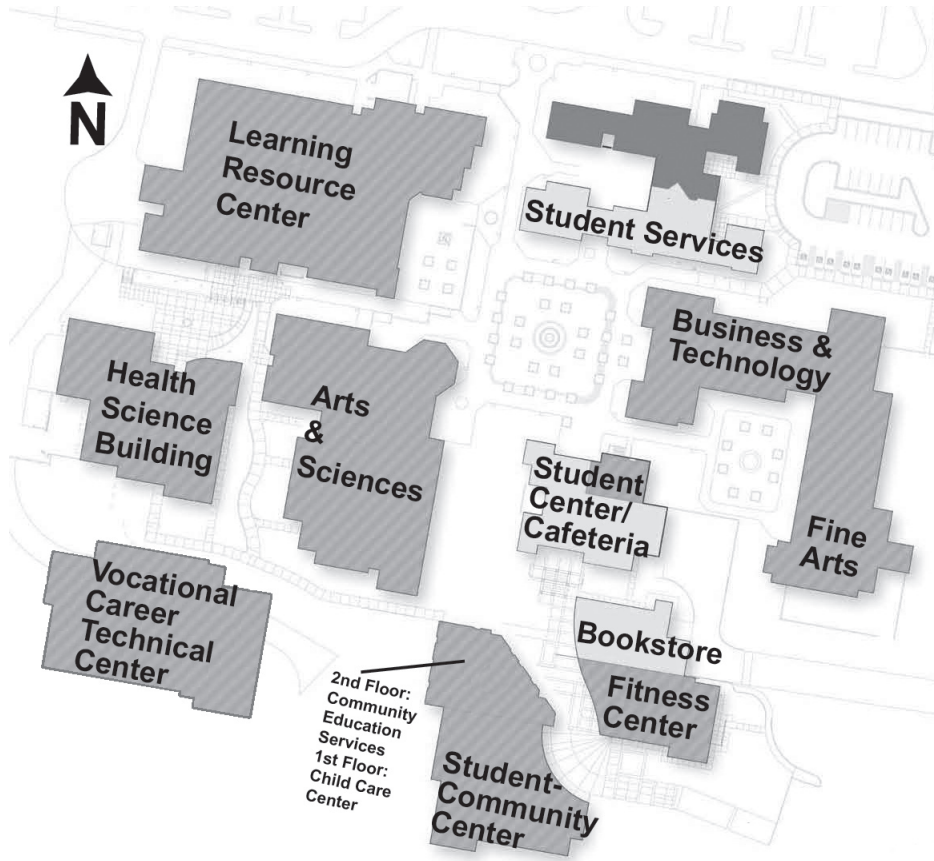

UNM-Valencia Campus

The University of
New Mexico
Valencia Campus