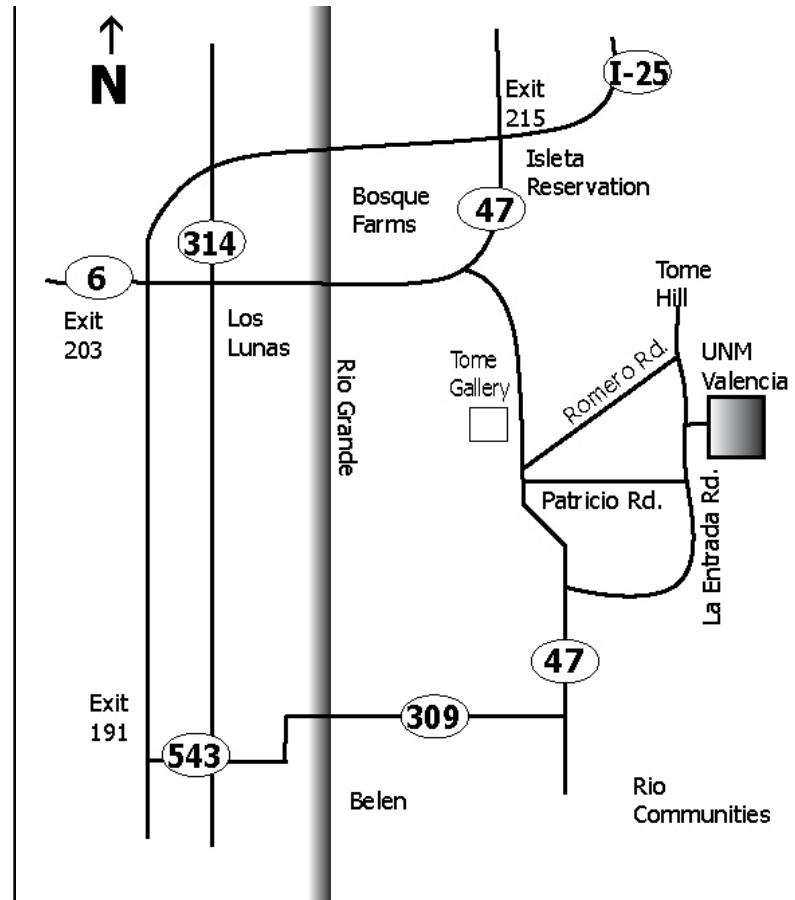

Location Map & Directions

Directions to the UNM-Valencia Campus

From the North:

From Albuquerque, take I-25 south the Exit 215. Turn south on NM 47 and proceed to the Valencia “Y” Shopping Center. Turn left at the light in front of the shopping center and stay on NM 47 for 5.5 miles to **Patricio Road**. Patricio Road is just south of Tome Gallery. Turn left onto Patricio, proceed 1 mile to La Entrada. Turn left onto La Entrada, then right to the campus.

From the South:

From Socorro, take I-25 north to Exit 191. Go east on Camino de Llano (NM 548) to Main Street in Belen. Turn left onto Main and proceed north to Reinken (NM 309). Turn right onto Reinken and head east to NM 47. Turn left onto NM 47 and proceed north for 3 miles to La Entrada Road. Turn right onto La Entrada and proceed 3.7 miles to the campus on the right.