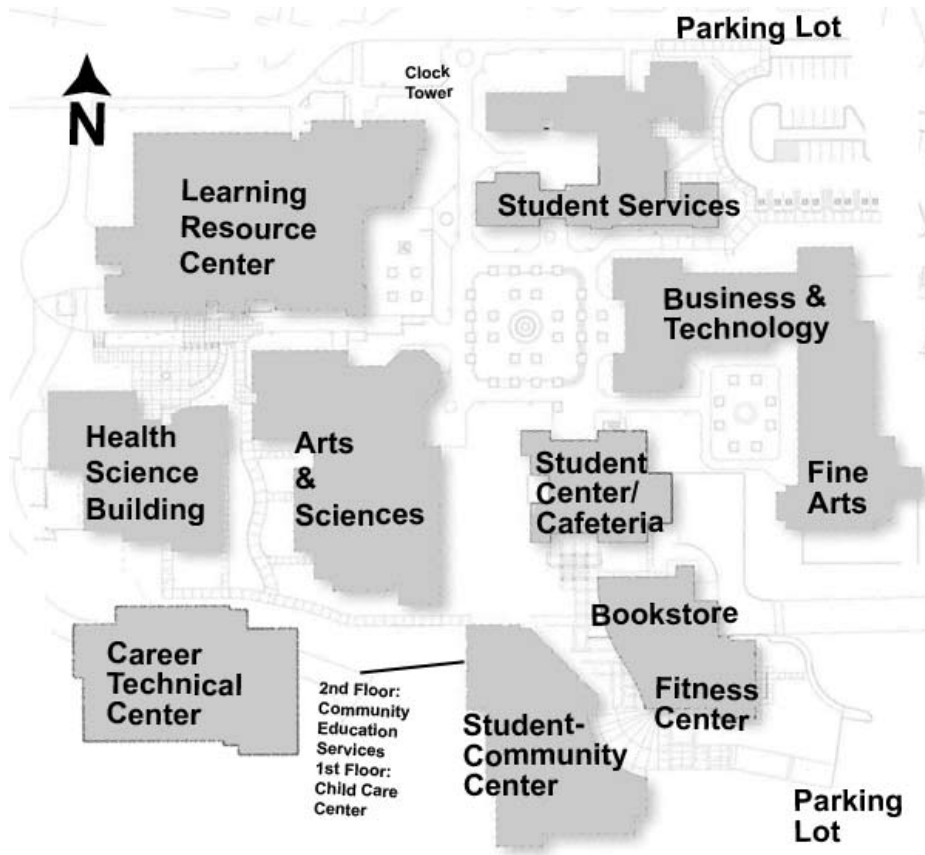

Location Map & Directions

Directions to the UNM-Valencia Campus

From the North:

From Albuquerque, take I-25 south the Exit 215. Turn south on NM 47 and proceed to the Valencia “Y” Shopping Center. Turn left at the light in front of the shopping center and stay on NM 47 for 5.5 miles to **Patricio Road**. Patricio Road is just south of Tome Gallery. Turn left onto Patricio, proceed 1 mile to La Entrada. Turn left onto La Entrada, then right to the campus.

From the South:

From Socorro, take I-25 north to Exit 191. Go east on Camino de Llano (NM 548) to Main Street in Belen. Turn left onto Main and proceed north to Reinken (NM 309). Turn right onto Reinken and head east to NM 47. Turn left onto NM 47 and proceed north for 3 miles to La Entrada Road. Turn right onto La Entrada and proceed 3.7 miles to the campus on the right.

UNM-Valencia Campus

**The University of
New Mexico
Valencia Campus**