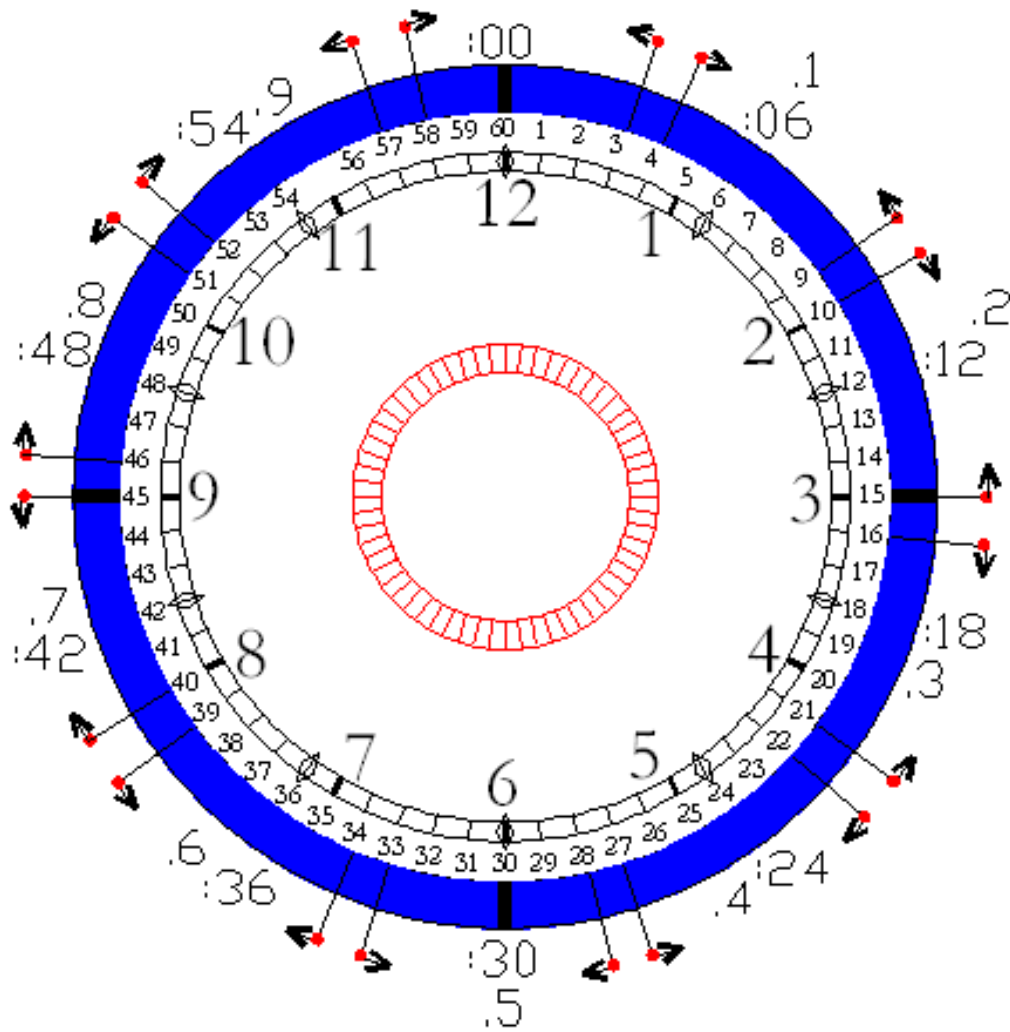

KRONOS CLOCK DIAGRAM

Tenth of Hr	Rounded Time	Clock Range	Tenth of Hr	Rounded Time	Clock Range
0	:00	:58-:03	0.5	:30	:28-:33
0.1	:06	:04-:09	0.6	:36	:34-:39
0.2	:12	:10-:15	0.7	:42	:40-:45
0.3	:18	:16-:21	0.8	:48	:46-:51
0.4	:24	:22-:27	0.9	:54	:52-:57